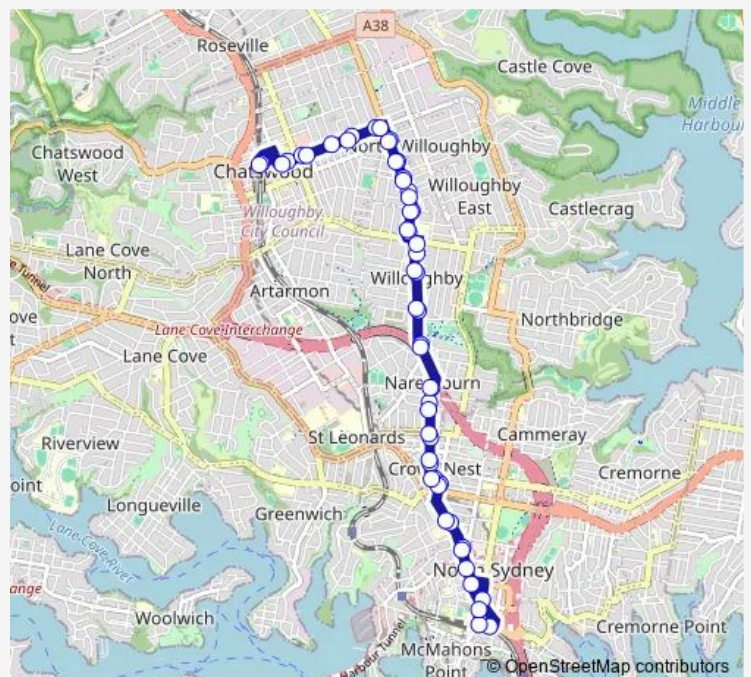

Willoughby Rd At Atchison St

Willoughby Rd After Holtermann St

Crows Nest, Burlington St, Stand E

Route schedule

Chatswood Station, Stand B — Chatswood Station, Stand D

Monday 05:06-23:46

Tuesday 05:06-23:46

Wednesday 05:06-23:46

Thursday 05:06-23:46

Friday 05:06-23:46

Saturday 05:06-23:46

Sunday 06:06-23:46

Route info

Direction: Chatswood Station, Stand B

Stops: 53

Trip Duration: 1 hour 5 min

115 — Chatswood to North Sydney Station (Loop Service)

Alexander St After Burlington St

North Sydney Girls High School, Pacific Hwy

Pacific Hwy At West St

Victoria Cross Station, Miller St, Stand E

North Sydney Station, Blue St, Stand E

North Sydney Station, Blue St, Stand A

Victoria Cross, Miller St

Pacific Hwy At Berry St

Pacific Hwy Before Bay Rd

Pacific Hwy Opp West St

Pacific Hwy Opp North Sydney Girls High School