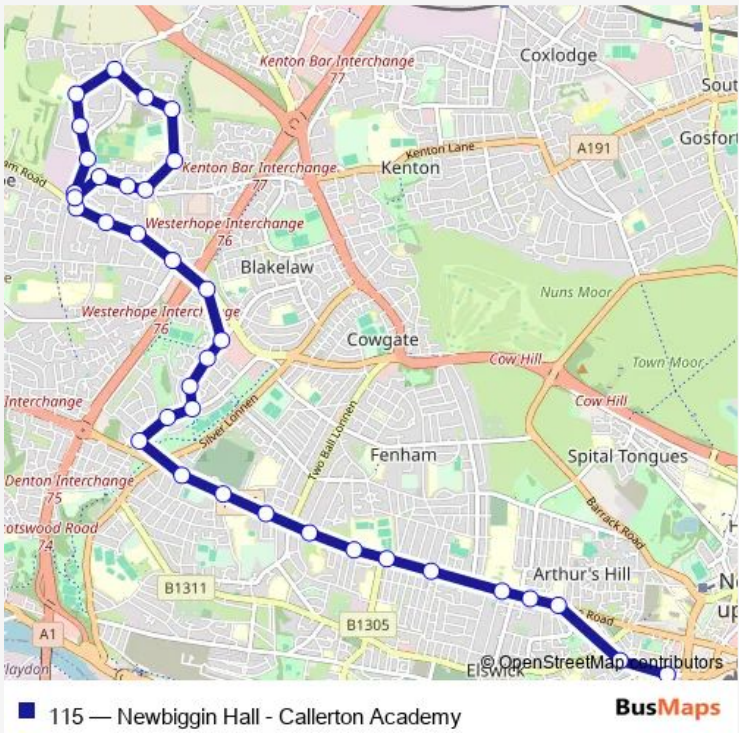

Bus 115 Callerton Academy - Newbiggin Hall Estate

[Go to website](#)

Direction
 Newbiggin Lane - Crispin Court — Westmorland Rd-Discovery Msm
 37 stops
[Open route schedule](#)

- Newbiggin Lane - Crispin Court
- Newbiggin Lane-Redburn Road
- Bedeburn Road-Westgarth
- Newbiggin Hall Bedeburn Road
- Bedeburn Road-East Thorpe
- Trevelyan Drive - Eastgarth
- Trevelyan Drive-Eastgarth
- Trevelyan Drive-Langleeford Road
- Trevelyan Drive-Etal Lane
- Trevelyan Drive-Mortimer Avenue
- Trevelyan Drive-Anson Place
- Newbiggin Lane - Stamfordham Road
- Stamfordham Road - Wheatfield Road
- Stamfordham Road-Denton Grove
- Stamfordham Road-Windsor Crescent
- Stamfordham Road-Western By Pass
- Stamfordham Road-Footbridge
- Pooley Road
- Pooley Road-Thirlmere Way
- Pooley Road-Wasdale Road
- Slatyford Lane-Pooley Road

Route schedule
 Newbiggin Lane - Crispin Court — Westmorland Rd-Discovery Msm

Monday	07:55
Tuesday	07:55
Wednesday	07:55
Thursday	07:55
Friday	07:55
Saturday	—
Sunday	—

Route info
 Direction: Newbiggin Lane - Crispin Court
 Stops: 37
 Trip Duration: 0 hour 37 min

Thursday 07:46

Friday 07:46

Saturday —

Sunday —

Route info

Direction: Newbiggin Lane - Crispin Court

Stops: 37

Trip Duration: 0 hour 46 min