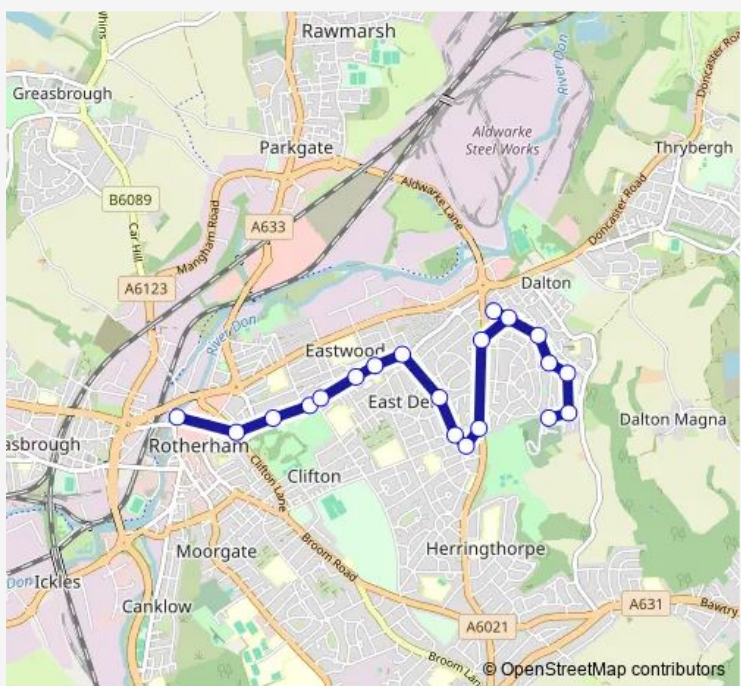

Bus 115 Rotherham - East Herringthorpe

[Go to website](#)

Direction
 Rotherham Interchange/B1 — Ridgeway/Laudsdale Road
 20 stops
[Open route schedule](#)

- Rotherham Interchange/B1
- Wharnccliffe Street/Nelson Street
- Doncaster Road/St Anns Road
- Doncaster Road/Cottenham Road
- Doncaster Road/Middle Lane
- Doncaster Road/Rotherhill Close
- Doncaster Road/St Johns Close
- Doncaster Road/St Johns Road
- Far Lane/Broadway East
- Far Lane/Badsley Moor Lane
- Far Lane/Sheridan Drive
- Herringthorpe Valley Road/The Lanes
- Mowbray Street/Herringthorpe Valley Road
- Laudsdale Road/Lady Oak Road
- Laudsdale Road/Lady Oak Road
- Laudsdale Road/Hardwick Street
- Laudsdale Road/Hawksworth Road
- Hounsfield Road/Hounsfield Crescent
- Hounsfield Road/Ridgeway
- Ridgeway/Laudsdale Road

Route schedule
 Rotherham Interchange/B1 — Ridgeway/Laudsdale Road

Monday	06:46-23:20
Tuesday	06:46-23:20
Wednesday	06:46-23:20
Thursday	06:46-23:20
Friday	06:46-23:20
Saturday	08:46-23:20
Sunday	08:20-23:20

Route info
 Direction: Rotherham Interchange/B1
 Stops: 20
 Trip Duration: 0 hour 19 min

115 — Rotherham - East Herringthorpe **BusMaps**

Direction

Ridgeway/Laudsdale Road — Rotherham Interchange/B10

16 stops

Saturday 09:02-23:36

Sunday 08:36-23:36

Route info

Direction: Ridgeway/Laudsdale Road

Stops: 16

Trip Duration: 0 hour 14 min

115 Bus time schedules and route maps are available in an offline PDF at busmaps.com. Use the busmaps.com website to see live bus times, train schedule or subway schedule, and step-by-step directions for all public transit in Rotherham