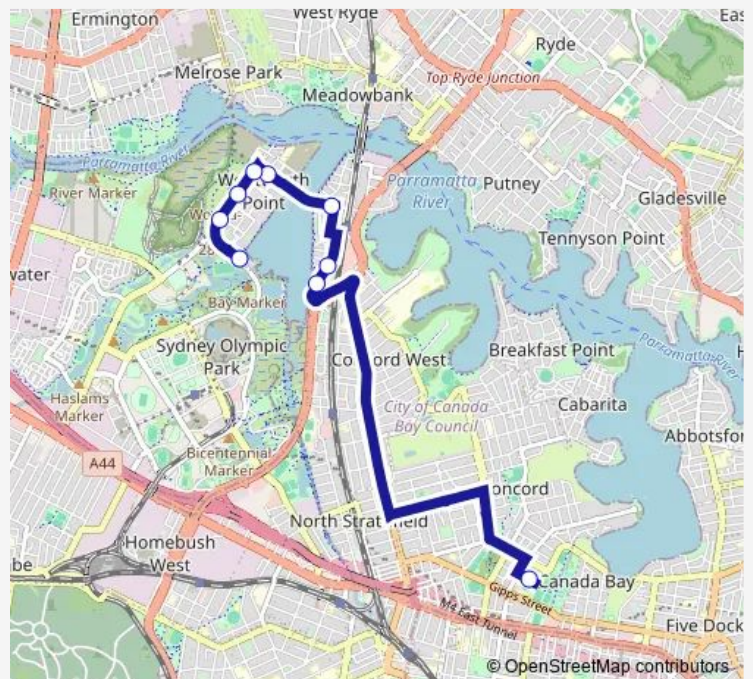

Lewis Berger Park, Rider Bvd

Rider Bvd Opp Rhodes Waterside

Gauthorpe St At Marquet St

Footbridge Bvd Opp Marina Square

Hill Rd At Half St

Hill Rd At Nuvolari Pl

Hill Rd At Stromboli Strait

Bennelong Pkwy Opp Archery Centre

Route schedule

Concord High School, Stanley St — Bennelong Pkwy Opp Archery Centre

Monday 15:10

Tuesday 15:10

Wednesday 15:10

Thursday 15:10

Friday 15:10

Saturday —

Sunday —

Route info

Direction: Concord High School, Stanley St

Stops: 9

Trip Duration: 0 hour 33 min

Direction

Archery Centre, Bennelong Pkwy — Concord Oval, Parramatta Rd

28 stops

Friday 07:35

Saturday —

Sunday —

Route info

Direction: Archery Centre, Bennelong Pkwy

Stops: 28

Trip Duration: 0 hour 42 min

Burwood Rd At Stanley St