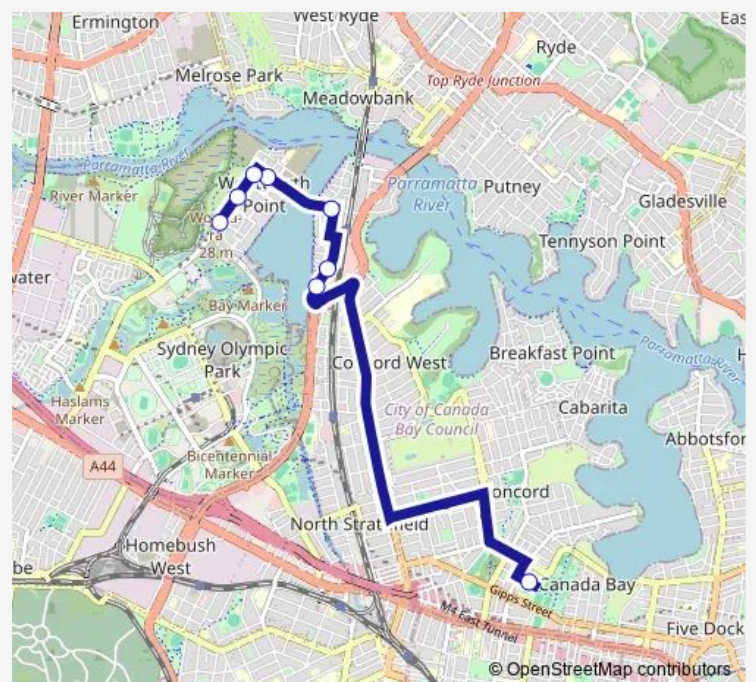

### Direction

Concord High School, Stanley St — Hill Rd At Stromboli Strait

8 stops

[Open route schedule](#)

Concord High School, Stanley St

Lewis Berger Park, Rider Bvd

Rider Bvd Opp Rhodes Waterside

Gauthorpe St At Marquet St

Footbridge Bvd Opp Marina Square

Hill Rd At Half St

Hill Rd At Nuvolari Pl

Hill Rd At Stromboli Strait

### Route schedule

Concord High School, Stanley St — Hill Rd At Stromboli Strait

Monday 15:10

Tuesday 15:10

Wednesday 15:10

Thursday 15:10

Friday —

Saturday —

### Route info

Direction: Concord High School, Stanley St

Stops: 8

Trip Duration: 0 hour 31 min

**Direction**

Hill Rd Opp Stromboli Strait — Burwood Rd At Stanley St

24 stops

[Open route schedule](#)