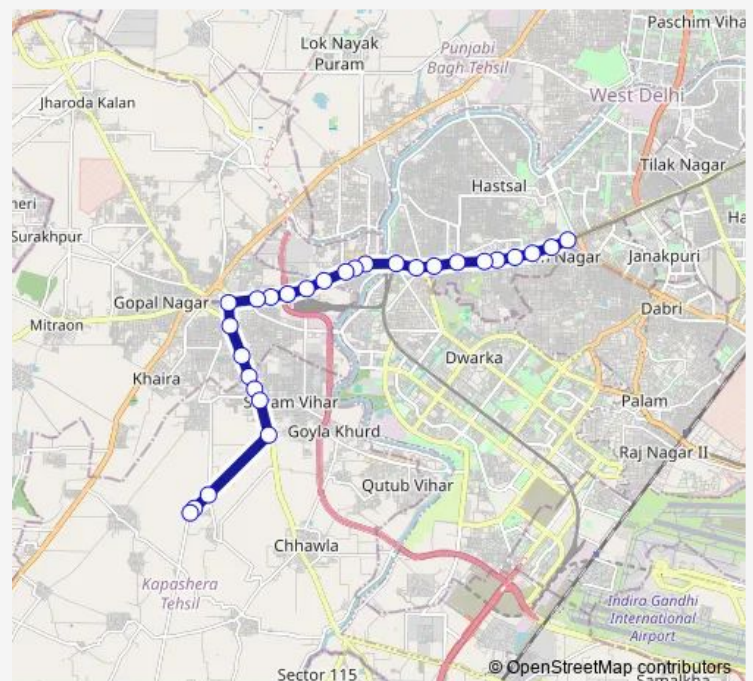

Thursday 12:30-20:15

Friday 12:30-20:15

Saturday 12:30-20:15

Sunday 12:30-20:15

Route info

Direction: Uttam Nagar Terminal

Stops: 28

Trip Duration: 0 hour 54 min