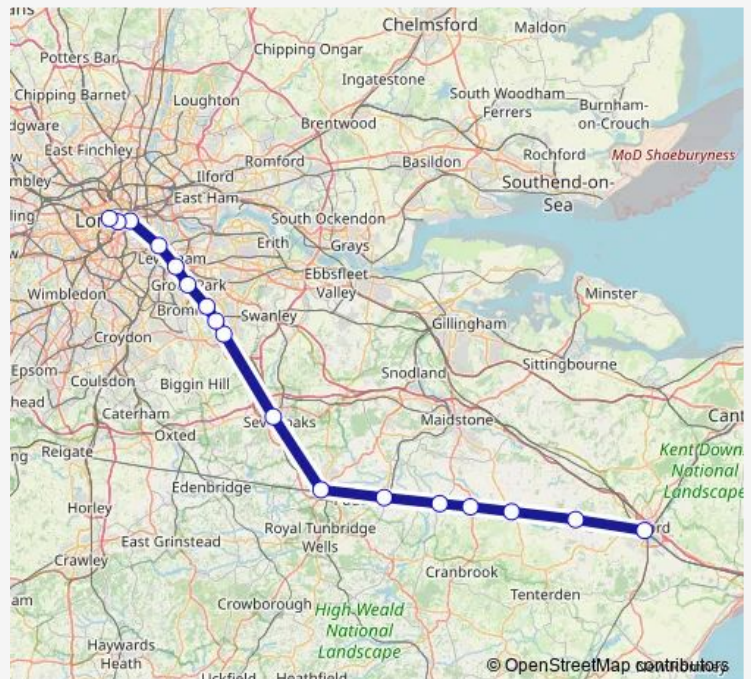

### Route schedule

Ashford International — London Charing Cross

Monday	05:32-22:02
Tuesday	05:32-16:02
Wednesday	05:32-16:02
Thursday	05:32-16:02
Friday	05:32-16:02
Saturday	08:02-22:02
Sunday	06:32-07:32

### Route info

Direction: Ashford International

Stops: 17

Trip Duration: 1 hour 22 min

■ Se:Afk->Chx — SE train service from AFK to Chx

**Direction**

Ashford International — London Charing Cross

12 stops

[Open route schedule](#)

Ashford International

Charing (Kent)

Maidstone East

Otford

Swanley

Chislehurst

Grove Park

## Route info

Direction: Ashford International

Stops: 12

Trip Duration: 1 hour 24 min

Se:Afk->Chx Rail time schedules and route maps are available in an offline PDF at busmaps.com. Use the busmaps.com website to see live bus times, train schedule or subway schedule, and step-by-step directions for all public transit in London