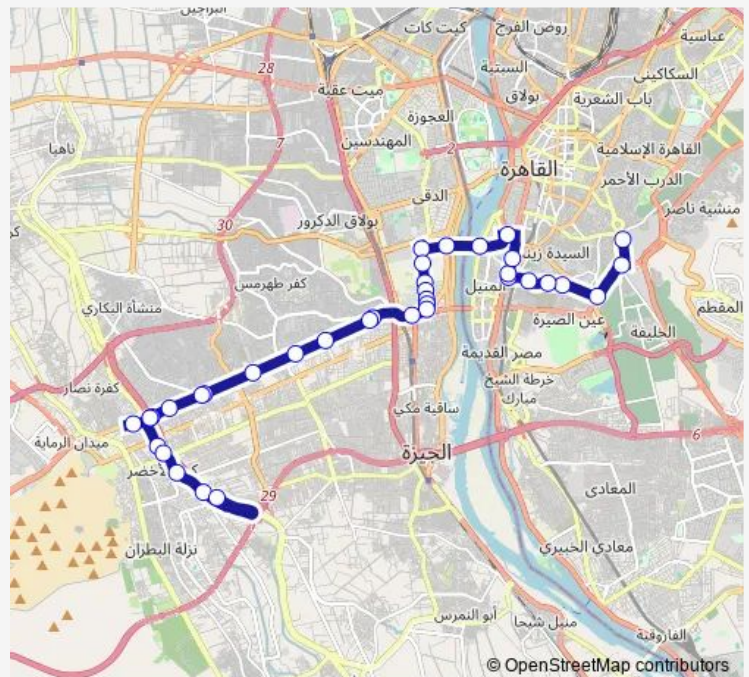

Bus CTA 342 Al Magzar (Mariouteya) - Qalaa Station

[Go to website](#)

Direction

Qalaa — Ragab Sons (Al Magzar Mariouteya)

36 stops

[Open route schedule](#)

- Qalaa
- Al Sayeda Aisha
- Magra Al Oyoun (Salah Salem)
- Al Moqattam Hospital
- Madbah (Magra Al Oyoun)
- Al Farag Butchery (Magra Al Oyoun)
- National Institute for Tumor Studies (Magra Al Oyoun)
- Fom Al Khalig
- National Institute for Diabetes (Magra Al Oyoun)
- Kasr Al Ainy Hospital
- Al Manial
- Cairo University Bridge
- Cairo University Main Gate
- Faculty of Engineering (Cairo University)
- Agricultural Research Center - Cairo University
- Faculty of Agriculture (Cairo University)
- Giza Bridge Exit to Cairo University
- Giza Square
- Giza Square Station
- Misr Gas Station (Giza Square)
- Awwal Faisal

Route schedule

Qalaa — Ragab Sons (Al Magzar Mariouteya)

Monday	10:00
Tuesday	10:00
Wednesday	10:00
Thursday	10:00
Friday	10:00
Saturday	10:00
Sunday	10:00

Route info

Direction: Qalaa

Stops: 36

Trip Duration: 1 hour 5 min

■ CTA 342 — Al Magzar (Mariouteya) - Qalaa Station

BusMaps

Al Abyad Automotive (Faisal St.)

Maryam Pharmacy (Faisal St.)

Al Ahli Bank (Faisal St.)

KFC (Faisal St.)

Gas Tech Gas Station (Faisal St.)

Faisal Tawabek

Sunday 10:00

Route info

Direction: Al Magzar (Al Mariouteya)

Stops: 31

Trip Duration: 0 hour 57 min

Madbah (Magra Al Oyoun)

Al Moqattam Hospital

Magra Al Oyoun (Salah Salem)