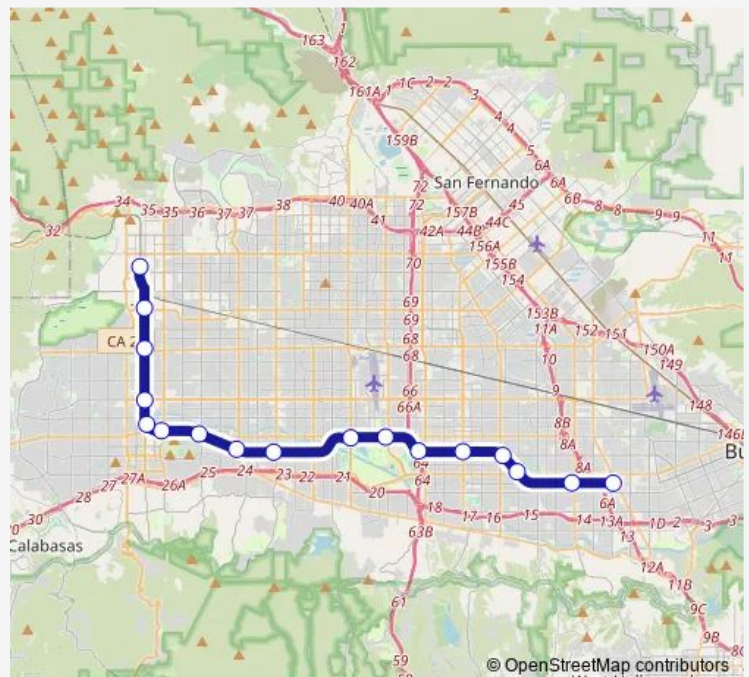

Pierce College Station

De Soto Station

Canoga Station

Sherman Way Station

Roscoe Station

Nordhoff Station

Chatsworth Station

Route schedule

North Hollywood Station — Chatsworth Station

Monday 03:20-02:40⁺¹

Tuesday 03:20-02:40⁺¹

Wednesday 03:20-02:40⁺¹

Thursday 03:20-02:40⁺¹

Friday 03:20-02:40⁺¹

Saturday 03:20-02:40⁺¹

Sunday 03:20-02:40⁺¹

Route info

Direction: North Hollywood Station

Stops: 17

Trip Duration: 1 hour 4 min

■ Metro G Line (901)

Direction

North Hollywood Station — Canoga Station

13 stops

[Open route schedule](#)

North Hollywood Station

Laurel Canyon Station

Valley College Station

Woodman Station

Van Nuys Station

Sepulveda Station

Woodley Station