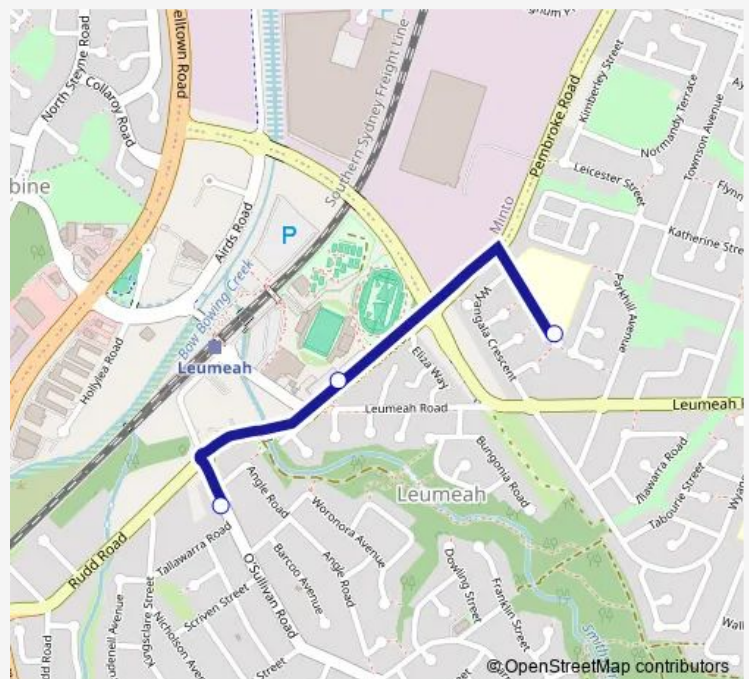

Leumeah Public School, Burrendong Rd

Route schedule

O'Sullivan Rd Opp Illawong Rd — Leumeah Public School, Burrendong Rd

Monday 08:33

Tuesday 08:33

Wednesday 08:33

Thursday 08:33

Friday —

Saturday —

Sunday —

Route info

Direction: O'Sullivan Rd Opp Illawong Rd

Stops: 3

Trip Duration: 0 hour 8 min

5030 — O'Sullivan Rd to Leumeah Ps

5030 School Bus time schedules and route maps are available in an offline PDF at busmaps.com. Use the busmaps.com website to see live bus times, train schedule or subway schedule, and step-by-step directions for all public transit in Liverpool