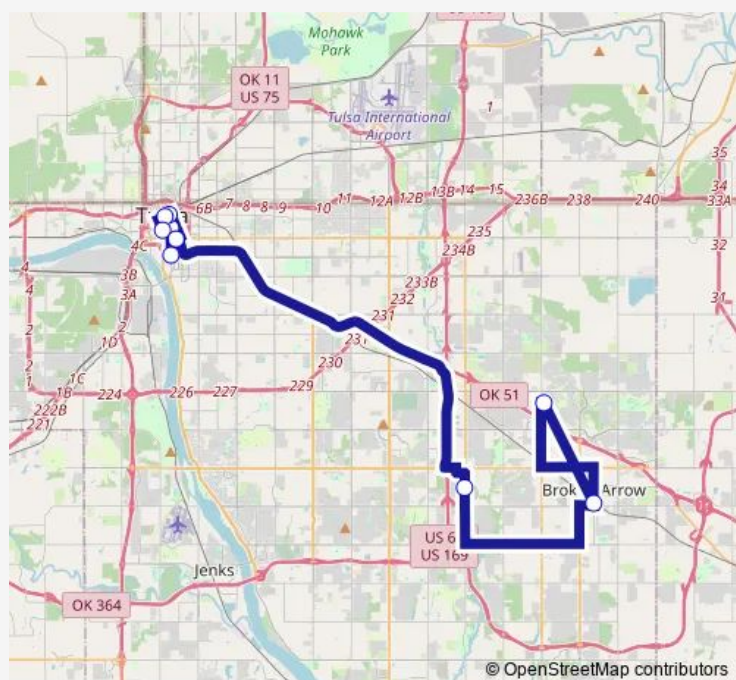

Bus 900 Express Route

[Go to website](#)

Direction

(6244) Boulder AVE & 15th ST Nb — (2454) Battle Creek & 145th Ave

10 stops

[Open route schedule](#)

(6244) Boulder AVE & 15th ST Nb

(6422) 10th St & Boston Ave

Route schedule

(6244) Boulder AVE & 15th ST Nb — (2454) Battle Creek & 145th Ave

Monday 17:10

Tuesday 17:10

Wednesday 17:10

Thursday 17:10

Friday 17:10

Saturday —

Sunday —

Route info

Direction: (6244) Boulder AVE & 15th ST Nb

Stops: 10

Trip Duration: 0 hour 54 min

© OpenStreetMap contributors

■ 900 — Express Route

BusMaps

Monday 06:35

Tuesday 06:35

Wednesday 06:35

Thursday 06:35

Friday 06:35

Saturday —

Sunday —

Route info