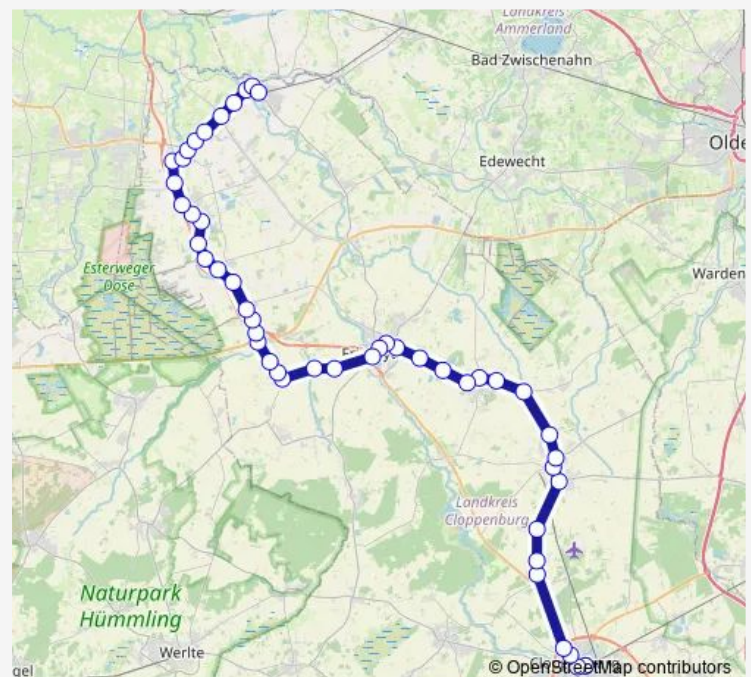

Saturday 08:07-16:07

Sunday —

Route info

Direction: Friesoythe Ellerbrockerstraße

Stops: 21

Trip Duration: 0 hour 50 min

■ 900

Direction