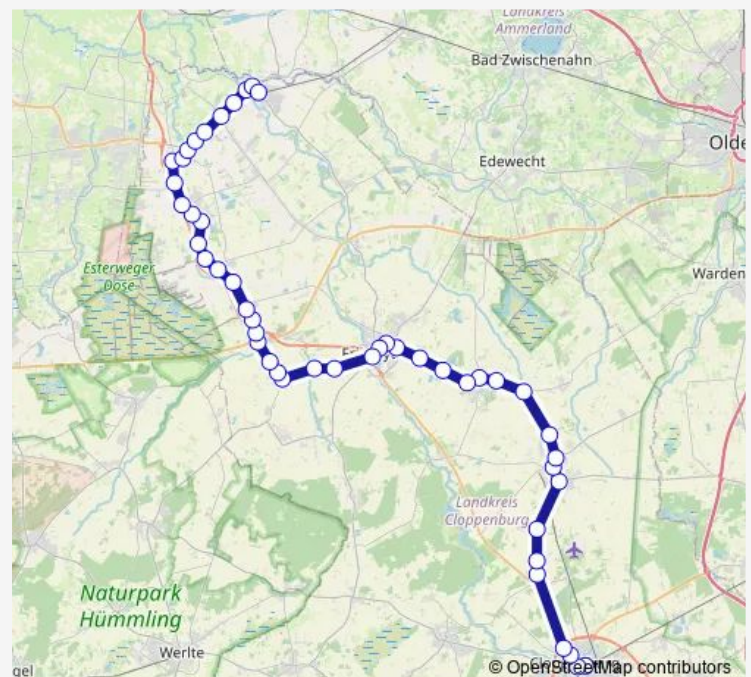

### Route schedule

Friesoythe Ellerbrockerstraße — Cloppenburg Bahnhof

Monday 07:30-18:30

Tuesday 07:30-18:30

Wednesday 07:30-18:30

Thursday 07:30-18:30

Friday 07:30-18:30

Saturday 08:07-16:07

### Route info

Direction: Friesoythe Ellerbrockerstraße

Stops: 21

Trip Duration: 0 hour 50 min

900

BusMaps