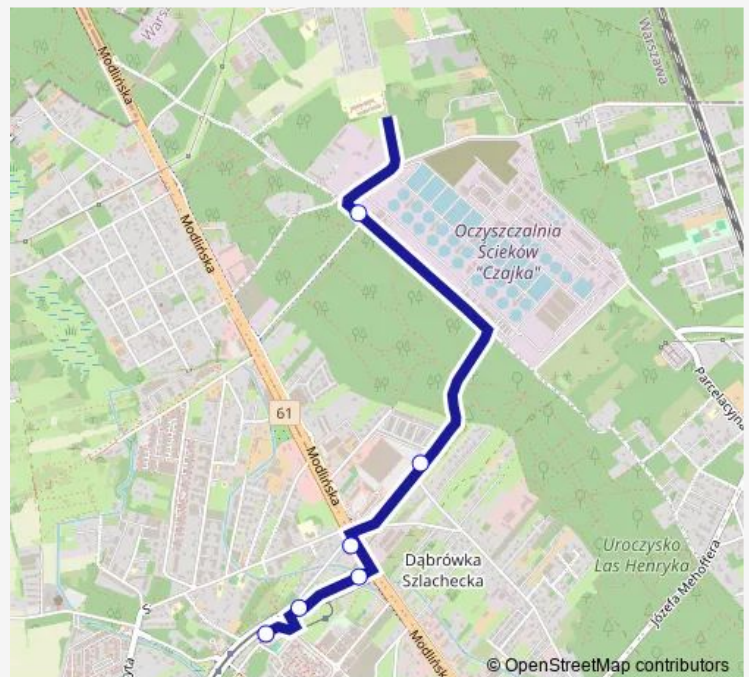

Friday 06:16-21:16

Saturday —

Sunday —

Route info

Direction: Chlubna

Stops: 6

Trip Duration: 0 hour 6 min

900 — Winnica – Chlubna

Direction

Winnica — Chlubna

5 stops

[Open route schedule](#)

Winnica

Winnica

Poetów

Przylesie

Saturday —

Sunday —

Route info

Direction: Winnica

Stops: 5

Trip Duration: 0 hour 6 min

Direction

Chlubna — Dąbrówka Wiślana

Route info

Direction: Chlubna

Stops: 6

Trip Duration: 0 hour 6 min

Direction

Dąbrówka Wiślana — Chlubna

6 stops

[Open route schedule](#)