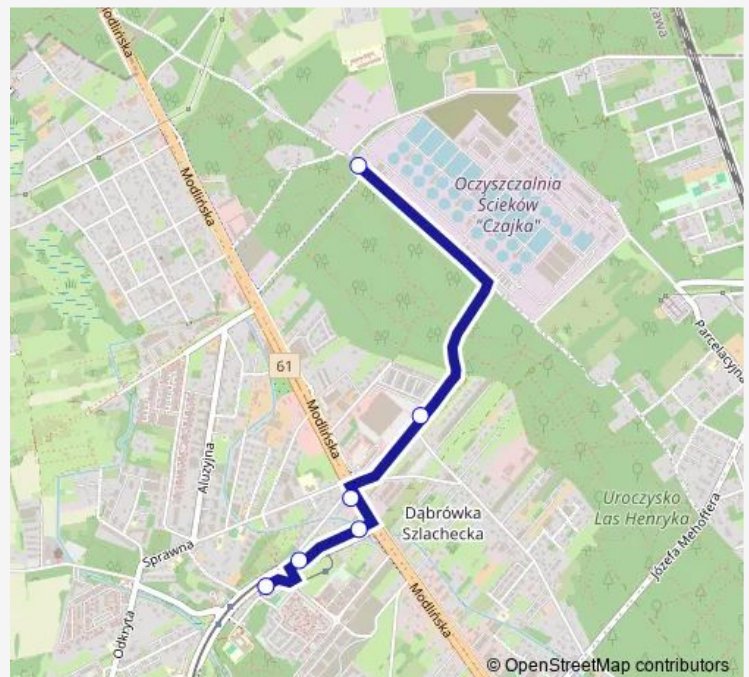

Friday 06:16-21:16

Saturday —

Sunday —

Route info

Direction: Chlubna 01

Stops: 6

Trip Duration: 0 hour 6 min

Direction

Winnica 06 — Chlubna 02

5 stops

[Open route schedule](#)

Winnica 06

Winnica 02

Poetów 04

Przylesie 02

Chlubna 02

Sunday —

Route info

Direction: Winnica 06

Stops: 5

Trip Duration: 0 hour 6 min

Direction

Chlubna 01 — Dąbrówka Wiślana 02

6 stops

Route schedule

Dąbrówka Wiślana 02 — Chlubna 02

Monday	—
Tuesday	—
Wednesday	—
Thursday	—
Friday	—
Saturday	08:29-20:29
Sunday	08:29-20:29

Route info

Direction: Dąbrówka Wiślana 02

Stops: 6

Trip Duration: 0 hour 9 min