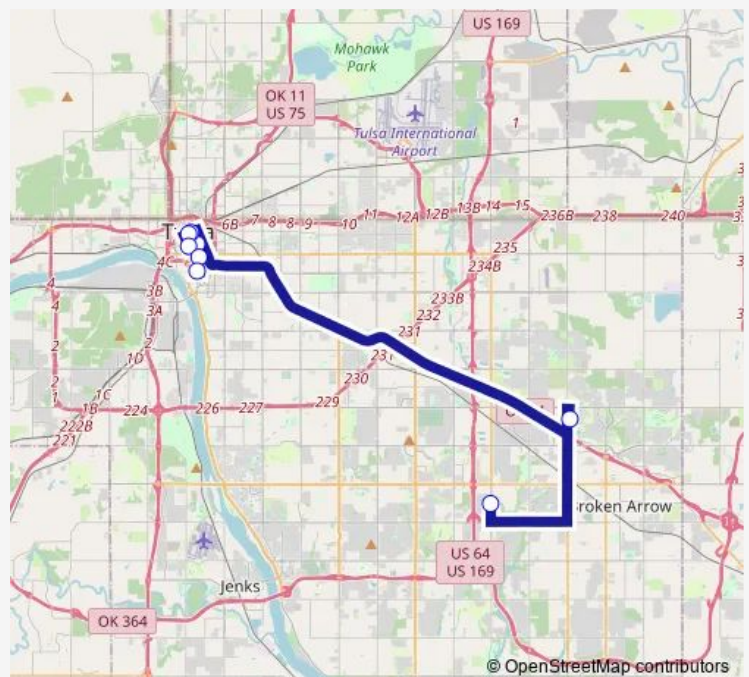

Bus 900 Express Route

[Go to website](#)

Direction

(4120) Union Inter High — (6244) Boulder AVE & 15th ST Nb

8 stops

[Open route schedule](#)

(4120) Union Inter High

(2454) Battle Creek & 145th Ave

(8298) Boston Ave & 6th St Nb

(8389) 1st St & Boston Ave Wb

(8390) 1st St & Main St Wb

(8118) S Cheyenne Ave & W 5th St S Sb

(8893) Main St & 10th St Sb

(6244) Boulder AVE & 15th ST Nb

Route schedule

(4120) Union Inter High — (6244) Boulder AVE & 15th ST Nb

Monday 06:50

Tuesday 06:50

Wednesday 06:50

Thursday 06:50

Friday 06:50

Saturday —

Sunday —

Route info

Direction: (4120) Union Inter High

Stops: 8

Trip Duration: 0 hour 47 min

900 — Express Route

Direction

(6244) Boulder AVE & 15th ST Nb — (2454) Battle Creek & 145th Ave

9 stops

[Open route schedule](#)