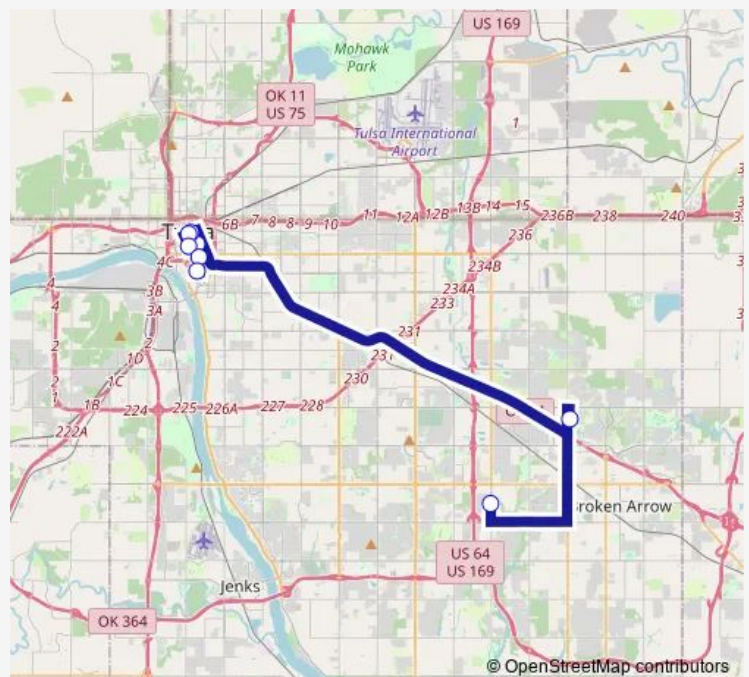

### Direction

(4120) Union Inter High — (6244) Boulder AVE & 15th ST Nb

8 stops

[Open route schedule](#)

(4120) Union Inter High

(2454) Battle Creek & 145th Ave

(8298) Boston Ave & 6th St Nb

(8389) 1st St & Boston Ave Wb

(8390) 1st St & Main St Wb

(8118) S Cheyenne Ave & W 5th St S Sb

(8893) Main St & 10th St Sb

(6244) Boulder AVE & 15th ST Nb

### Route schedule

(4120) Union Inter High — (6244) Boulder AVE & 15th ST Nb

Monday 06:50

Tuesday 06:50

Wednesday 06:50

Thursday 06:50

Friday 06:50

Saturday —

### Route info

Direction: (4120) Union Inter High

Stops: 8

Trip Duration: 0 hour 47 min

900 — Express Route

**Direction**

(6244) Boulder AVE & 15th ST Nb — (2454) Battle Creek & 145th Ave

9 stops