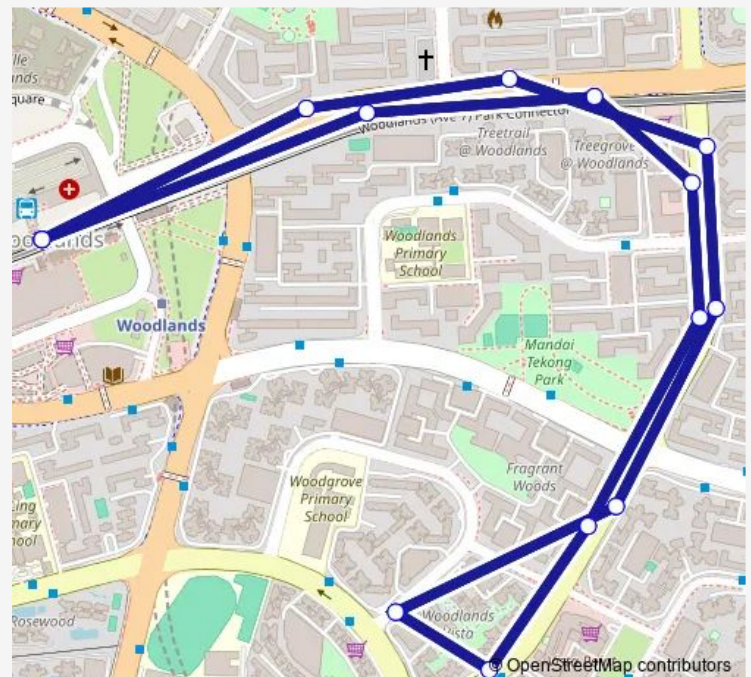

### Route schedule

Woodlands Int — Woodlands Int

Monday 05:30

Tuesday 05:30

Wednesday 05:30

Thursday 05:30

Friday 05:30

Saturday 05:30

### Route info

Direction: Woodlands Int

Stops: 14

Trip Duration: 0 hour 19 min

900

BusMaps

900 Bus time schedules and route maps are available in an offline PDF at [busmaps.com](https://busmaps.com). Use the [busmaps.com](https://busmaps.com) website to see live bus times, train schedule or subway schedule, and step-by-step directions for all public transit in Johor Bahru