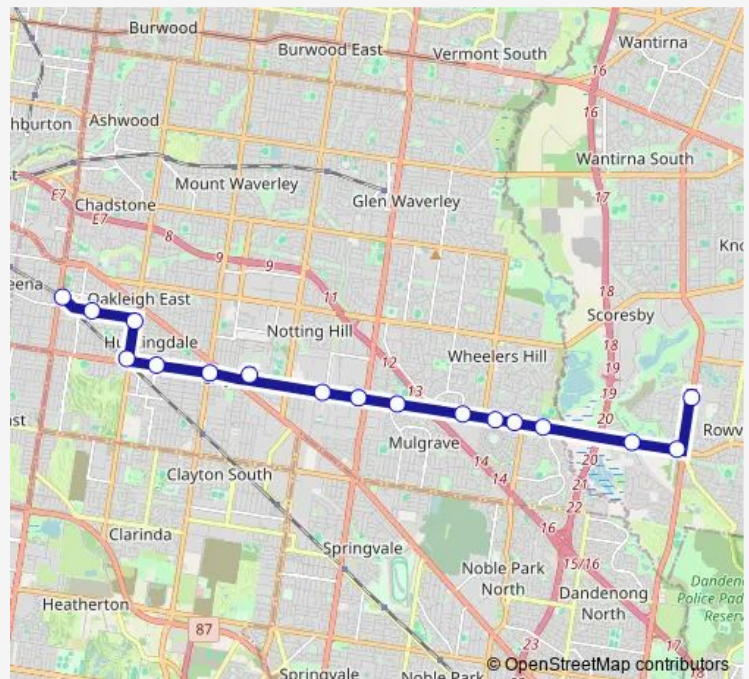

Haverbrack Dr/Wellington Rd (Wheelers Hill)

Corporate Ave/Wellington Rd (Rowville)

Stud Rd/Wellington Rd (Rowville)

Stud Park SC/Stud Rd (Rowville)

Route schedule

Oakleigh Station/Portman St (Oakleigh) — Stud Park SC/Stud Rd (Rowville)

Monday —

Tuesday —

Wednesday —

Thursday —

Friday 24:50-02:56⁺¹

Saturday 03:58-02:55⁺¹

Sunday 03:55-06:55

Route info

Direction: Oakleigh Station/Portman St (Oakleigh)

Stops: 17

Trip Duration: 0 hour 29 min

900 — Stud Park SC - Caulfield

Direction

Stud Park SC/Stud Rd (Rowville) — Oakleigh Station/Portman St (Oakleigh)

17 stops

[Open route schedule](#)

Stud Park SC/Stud Rd (Rowville)

Stud Rd/Wellington Rd (Rowville)

Jaydee Ct/Wellington Rd (Rowville)

Haverbrack Dr/Wellington Rd (Mulgrave)

Jacksons Rd/Wellington Rd (Mulgrave)

Waverley Park/Wellington Rd (Mulgrave)