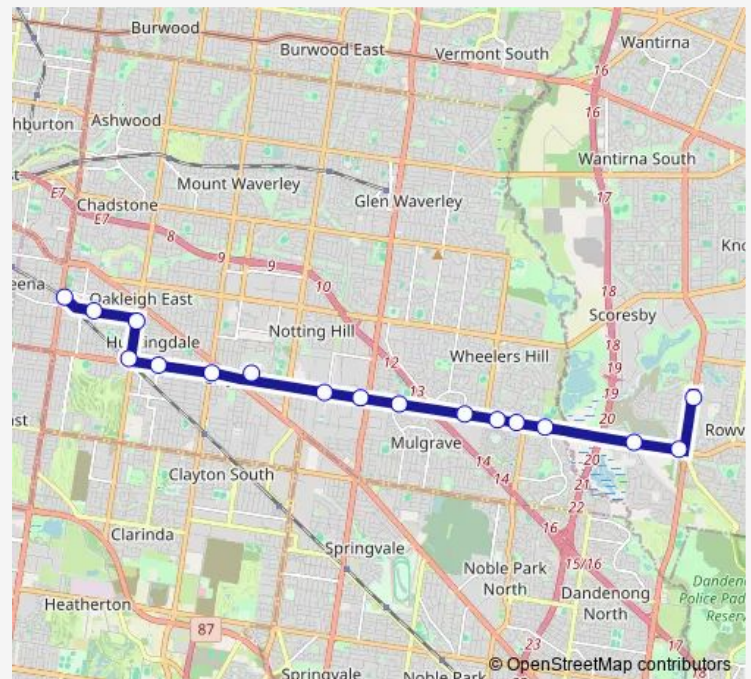

### Route schedule

Oakleigh Station/Portman St (Oakleigh) — Stud Park SC/Stud Rd (Rowville)

|           |                           |
|-----------|---------------------------|
| Monday    | 24:49-02:55 <sup>+1</sup> |
| Tuesday   | 03:55-06:55               |
| Wednesday | —                         |
| Thursday  | —                         |
| Friday    | 24:49-02:56 <sup>+1</sup> |
| Saturday  | 03:55-02:55 <sup>+1</sup> |
| Sunday    | 03:55-06:55               |

### Route info

Direction: Oakleigh Station/Portman St (Oakleigh)

Stops: 17

Trip Duration: 0 hour 29 min

900 — Stud Park SC - Caulfield

## Direction

Stud Park SC/Stud Rd (Rowville) — Oakleigh Station/Portman St (Oakleigh)

17 stops

[Open route schedule](#)

Stud Park SC/Stud Rd (Rowville)

Stud Rd/Wellington Rd (Rowville)

Jaydee Ct/Wellington Rd (Rowville)

## Route schedule

Stud Park SC/Stud Rd (Rowville) — Oakleigh Station/Portman St (Oakleigh)

Monday 25:18-02:24<sup>+1</sup>

Tuesday 03:24-06:24

Wednesday —

Thursday —

Friday 24:19-02:25<sup>+1</sup>

Saturday 03:24-02:24<sup>+1</sup>