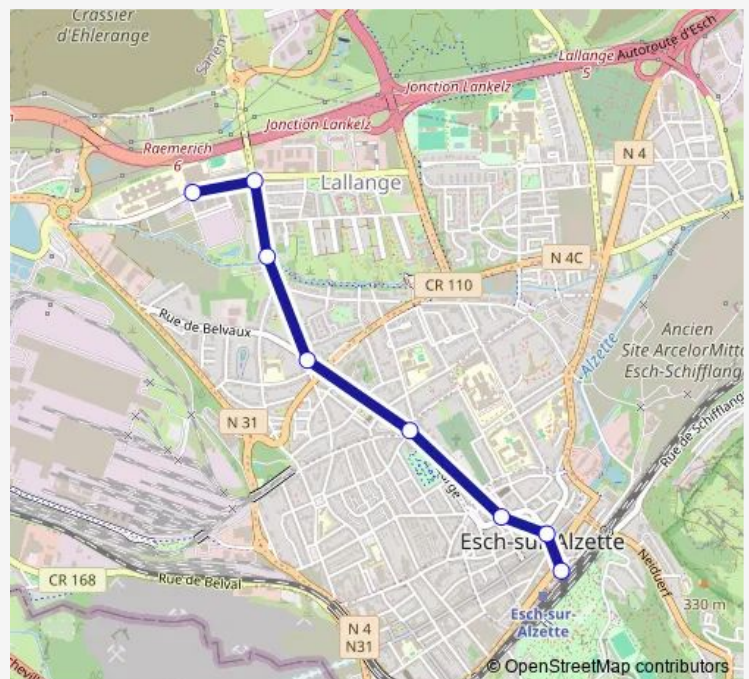

Direction

Esch-sur-Alzette, Gare routière — Esch-sur-Alzette, Lycée Guillaume Kroll

8 stops

[Open route schedule](#)

Esch-sur-Alzette, Gare routière

Esch-sur-Alzette, Pl. Hôtel de Ville

Esch-sur-Alzette, Grand-rue

Esch-sur-Alzette, Piscine municipale

Esch-sur-Alzette, Place Benelux

Esch-sur-Alzette, Op Zaepert

Esch-sur-Alzette, Cité Verte

Esch-sur-Alzette, Lycée Guillaume Kroll

Route schedule

Esch-sur-Alzette, Gare routière — Esch-sur-Alzette, Lycée Guillaume Kroll

Monday 07:25-07:45

Tuesday 07:25-07:45

Wednesday 07:25-07:45

Thursday 07:25-07:45

Friday 07:25-07:45

Saturday —

Sunday —

Route info

Direction: Esch-sur-Alzette, Gare routière

Stops: 8

Trip Duration: 0 hour 10 min

900 Bus time schedules and route maps are available in an offline PDF at busmaps.com. Use the busmaps.com website to see live bus times, train schedule or subway schedule, and step-by-step directions for all public transit in Esch-sur-Alzette