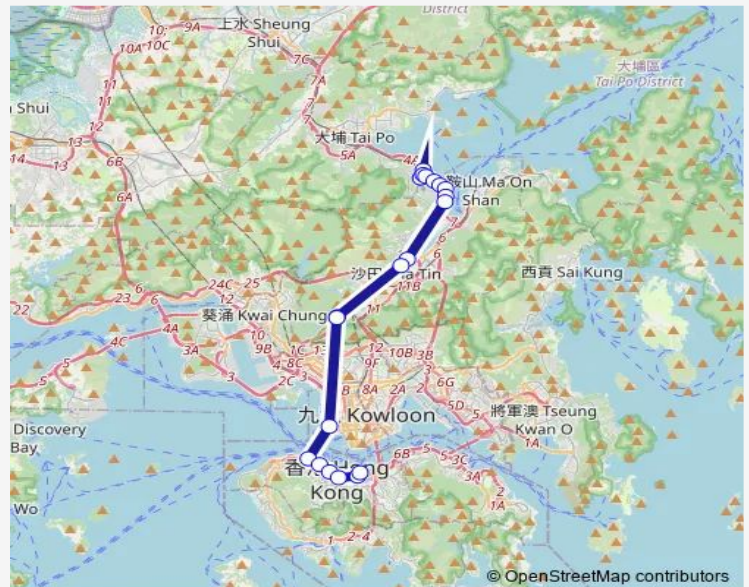

[Ctb] Western Harbour Crossing BUS-BUS Interchange[[Kmb+Ctb] Western Harbour Tunnel

**Route schedule**

[Ctb] HK Convention & Exhibition Centre, Fleming Road[[Kmb+Ctb] Hong Kong Convention & Exhibition Centre/<Br>Hk Convention & Exhibition Centre, Fleming Road[[Kmb] Hong Kong Convention & Exhibition Centre — [Ctb] PAK Shek Kok[[Kmb] PAK Shek Kok

Monday	07:35
Tuesday	07:35
Wednesday	07:35
Thursday	07:35
Friday	07:35
Saturday	07:35
Sunday	—

**Route info**

Direction: [Ctb] HK Convention & Exhibition Centre, Fleming Road[[Kmb+Ctb] Hong Kong Convention & Exhibition Centre/<Br>Hk Convention & Exhibition Centre, Fleming Road[[Kmb] Hong Kong Convention & Exhibition Centre

Stops: 22

Trip Duration: 1 hour 12 min

BBI/<Br>Western Harbour Crossing BUS-BUS Interchange|[Kmb] Western Harbour Tunnel Bbi

[Kmb] Tsing SHA Highway Bbi

[Ctb] Tsing SHA Highway BUS-BUS Interchange|[Kmb] Tsing SHA Highway Bbi|[Lwb] Tsing SHA Highway Bbi