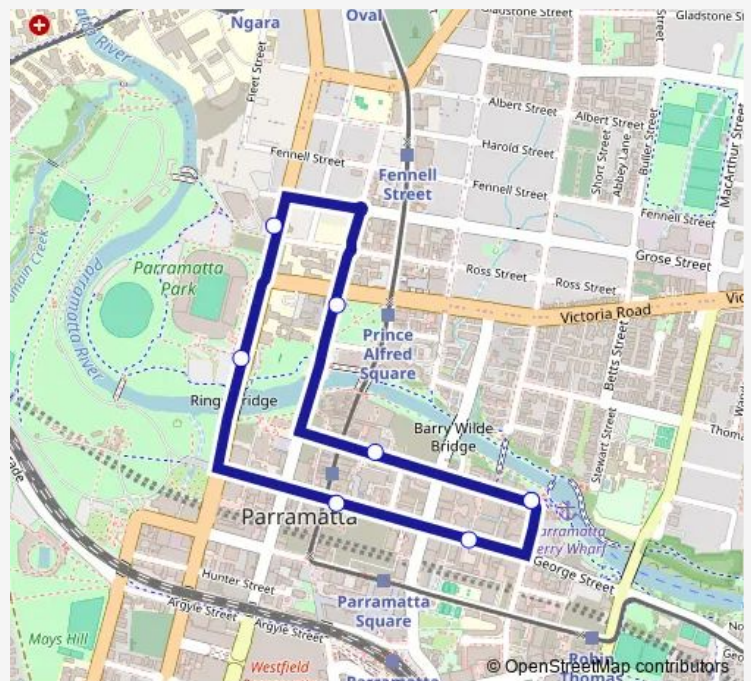

Bus 900 Parramatta Free Shuttle

[Go to website](#)

Direction

Parramatta Wharf, Phillip St — Parramatta Wharf, Phillip St

8 stops

[Open route schedule](#)

Parramatta Wharf, Phillip St

George St Before Barrack Lane

George St At Church St

Parramatta Stadium, O'Connell St

Parramatta Leagues Club, O'Connell St

Marist Pl Opp Saint Patrick's Cathedral

Phillip St After Church St

Parramatta Wharf, Phillip St

Route schedule

Parramatta Wharf, Phillip St — Parramatta Wharf, Phillip St

Monday 07:00-18:30

Tuesday 07:00-18:30

Wednesday 07:00-18:30

Thursday 07:00-18:30

Friday 07:00-18:30

Saturday 08:00-16:00

Sunday 08:00-16:00

Route info

Direction: Parramatta Wharf, Phillip St

Stops: 8

Trip Duration: 0 hour 22 min

900 Bus time schedules and route maps are available in an offline PDF at busmaps.com. Use the busmaps.com website to see live bus times, train schedule or subway schedule, and step-by-step directions for all public transit in Parramatta