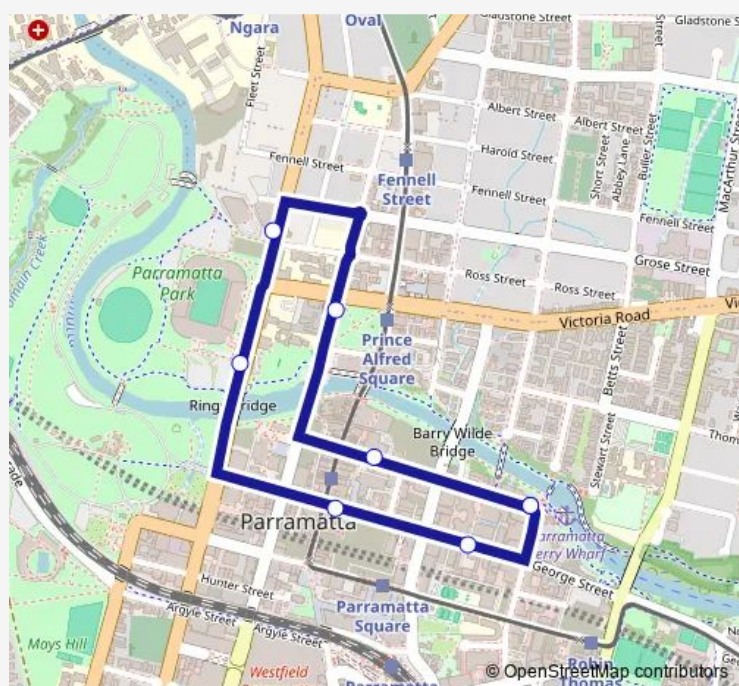

### Direction

Parramatta Wharf, Phillip St — Parramatta Wharf, Phillip St

8 stops

[Open route schedule](#)

Parramatta Wharf, Phillip St

George St Before Barrack Lane

George St At Church St

Parramatta Stadium, O'Connell St

Parramatta Leagues Club, O'Connell St

Marist Pl Opp Saint Patrick's Cathedral

Phillip St After Church St

Parramatta Wharf, Phillip St

### Route schedule

Parramatta Wharf, Phillip St — Parramatta Wharf, Phillip St

Monday 07:00-18:30

Tuesday 07:00-18:30

Wednesday 07:00-18:30

Thursday 07:00-18:30

Friday 07:00-18:30

Saturday 08:00-16:00

### Route info

Direction: Parramatta Wharf, Phillip St

Stops: 8

Trip Duration: 0 hour 22 min

900 — Parramatta Free Shuttle

900 Bus time schedules and route maps are available in an offline PDF at [busmaps.com](https://busmaps.com). Use the [busmaps.com](https://busmaps.com) website to see live bus times, train schedule or subway schedule, and step-by-step directions for all public transit in Parramatta