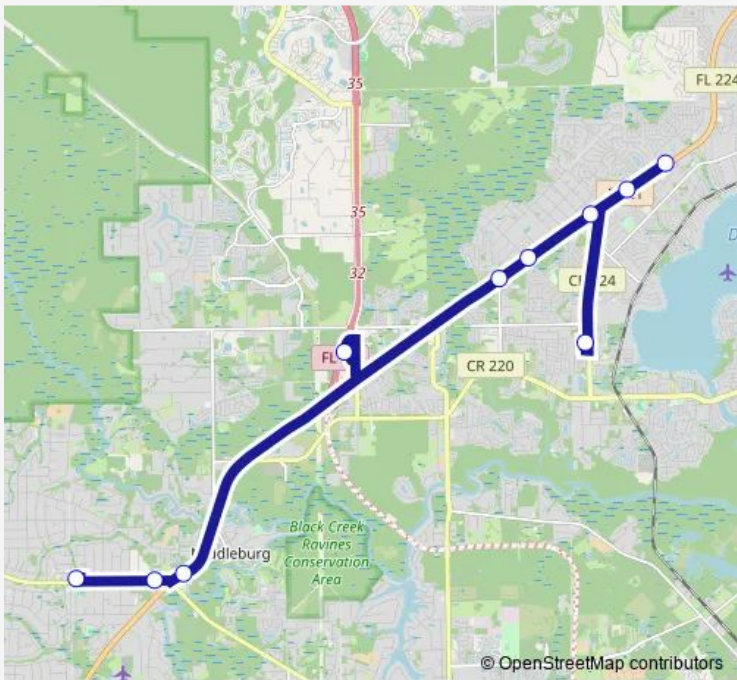

## Bus 900 Clay Flex Red Line

[Go to website](#)

**Direction**  
Blanding Blvd & Filmore St fs — Middle Bluff Aparments  
10 stops  
[Open route schedule](#)

- Blanding Blvd & Filmore St fs
- Chipotle
- Middleburg VA Clinic
- Crafty Crab
- Advanced Autoparts
- Winn-Dixie Stop Sb
- Ascension St. Vincent's Clay
- Autozone
- Blanding & CR 218 Wb
- Middle Bluff Aparments

Route schedule  
Blanding Blvd & Filmore St fs — Middle Bluff Aparments

Monday	09:20-16:15
Tuesday	09:20-16:15
Wednesday	09:20-16:15
Thursday	09:20-16:15
Friday	09:20-16:15
Saturday	—
Sunday	—

Route info  
Direction: Blanding Blvd & Filmore St fs  
Stops: 10  
Trip Duration: 0 hour 55 min

### Direction

Blanding Blvd + Orange Park Northway — Blanding Blvd + Orange Park Northway

6 stops

[Open route schedule](#)

Blanding Blvd + Orange Park Northway

Orange Park Library

Kingsley Ave. & Professional Center Dr.