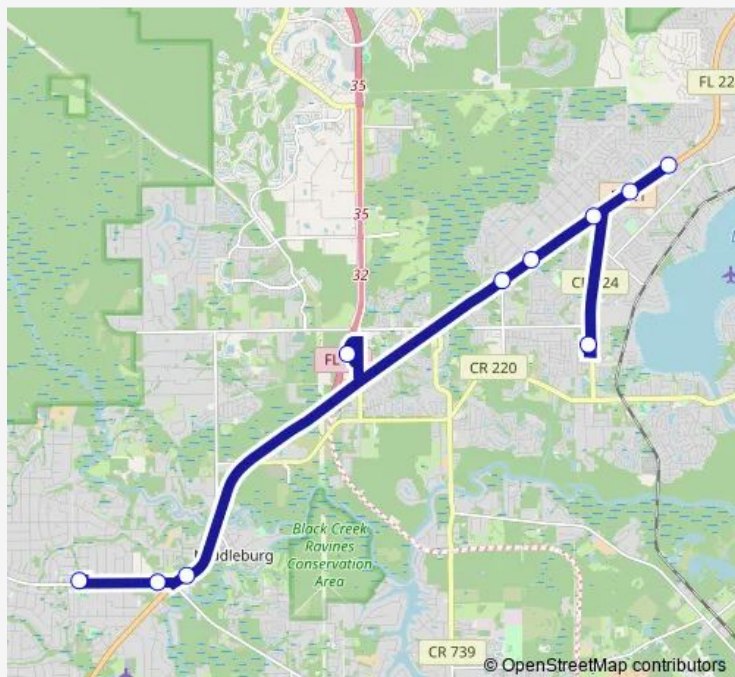

Route schedule

Blanding Blvd & Filmore St fs — Middle Bluff Aparments

Monday 09:20-16:15

Tuesday 09:20-16:15

Wednesday 09:20-16:15

Thursday 09:20-16:15

Friday 09:20-16:15

Saturday —

Sunday —

Route info

Direction: Blanding Blvd & Filmore St fs

Stops: 10

Trip Duration: 0 hour 55 min

900 — Clay Flex Red Line

Direction

Blanding Blvd + Orange Park Northway — Blanding Blvd + Orange Park Northway

6 stops

[Open route schedule](#)

Blanding Blvd + Orange Park Northway

Orange Park Library

Kingsley Ave. & Professional Center Dr.

Whataburger

Boot Barn

Blanding Blvd + Orange Park Northway