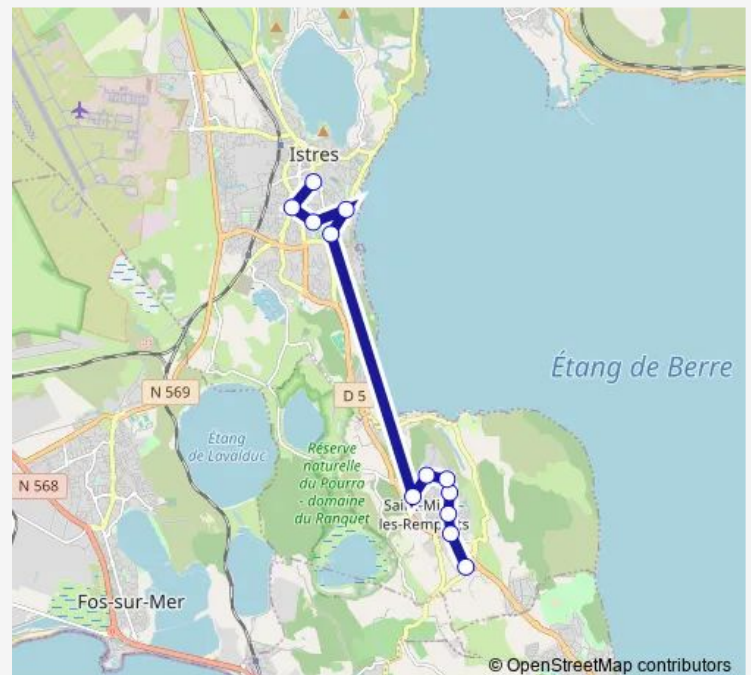

**Bus 900 St Mitre Juverdes Bis - Istres**[Go to website](#)**Direction**

Juverdes Bis — Gare Routière

12 stops

[Open route schedule](#)

Juverdes Bis

Les Roqualèdes

Les Plaines d'Arnete

Fontaine du Loup

## Route schedule

Juverdes Bis — Gare Routière

Monday 07:18

Tuesday 07:18

Wednesday 07:18

Thursday 07:18

Friday 07:18

Saturday —

## Route info

Direction: Juverdes Bis

Stops: 12

Trip Duration: 0 hour 32 min

900 Bus time schedules and route maps are available in an offline PDF at [busmaps.com](https://busmaps.com). Use the [busmaps.com](https://busmaps.com) website to see live bus times, train schedule or subway schedule, and step-by-step directions for all public transit in Saint-Mitre-les-Remparts