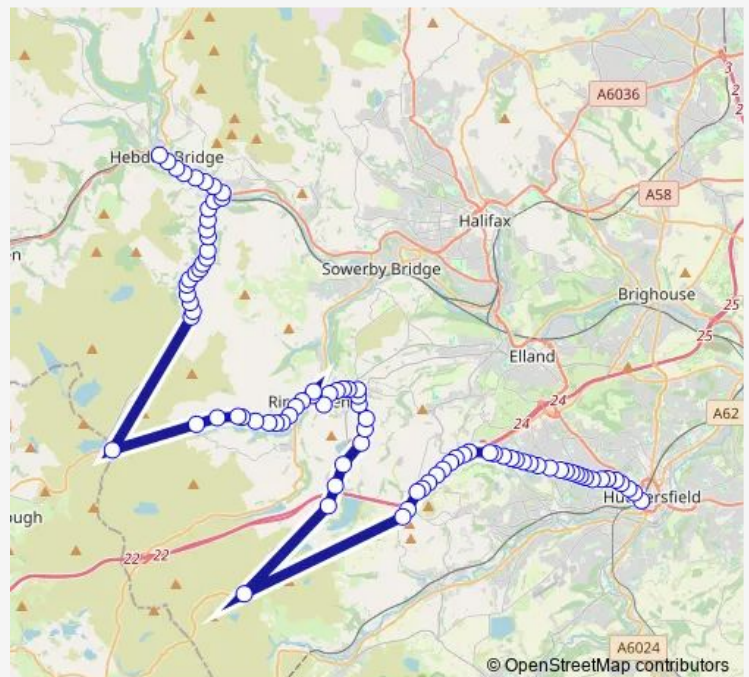

Thursday 15:10-17:10

Friday 15:10-17:10

Saturday 15:10

Sunday —

Route info

Direction: Bus Station stand N

Stops: 88

Trip Duration: 1 hour 13 min

900 — Huddersfield - Hebden Bridge

New Hey Road Ray Gate

New Hey Rd Mount Avenue

New Hey Rd Swan Lane

New Hey Rd Mulehouse Lane

New Hey Rd Stainland Road

New Hey Road Slack Ln

New Hey Rd Gosport Lane