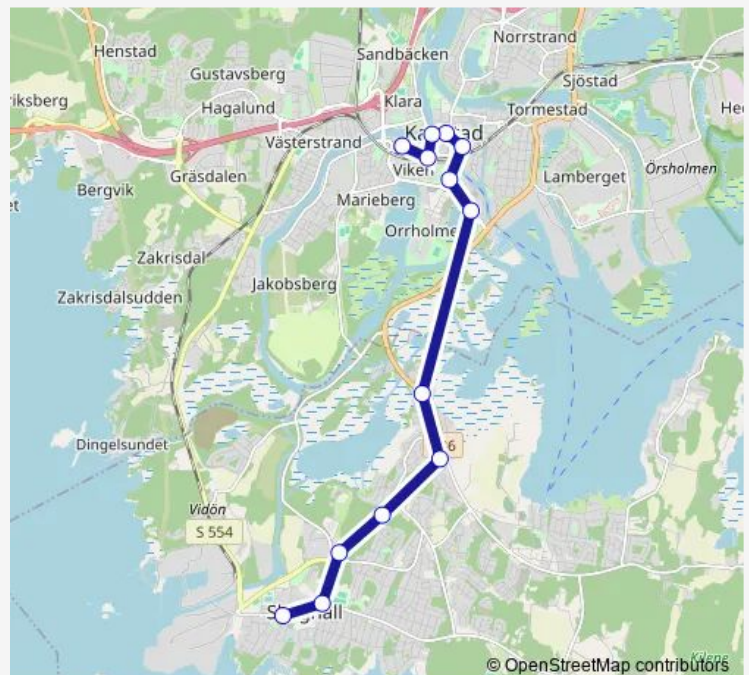

Thursday 05:10-23:55

Friday 05:10-23:55

Saturday 00:25-23:55

Sunday 00:25-23:55

Route info

Direction: Karlstad Busstationen

Stops: 13

Trip Duration: 0 hour 20 min

900

BusMaps

Direction

Skoghall Centrum — Karlstad Busstationen

13 stops

[Open route schedule](#)

Skoghall Centrum

Skoghall Hagakorset

Thursday 00:15-23:45

Friday 00:15-23:45

Saturday 00:15-23:45

Sunday 00:15-23:45

Route info

Direction: Skoghall Centrum

Stops: 13

Trip Duration: 0 hour 20 min