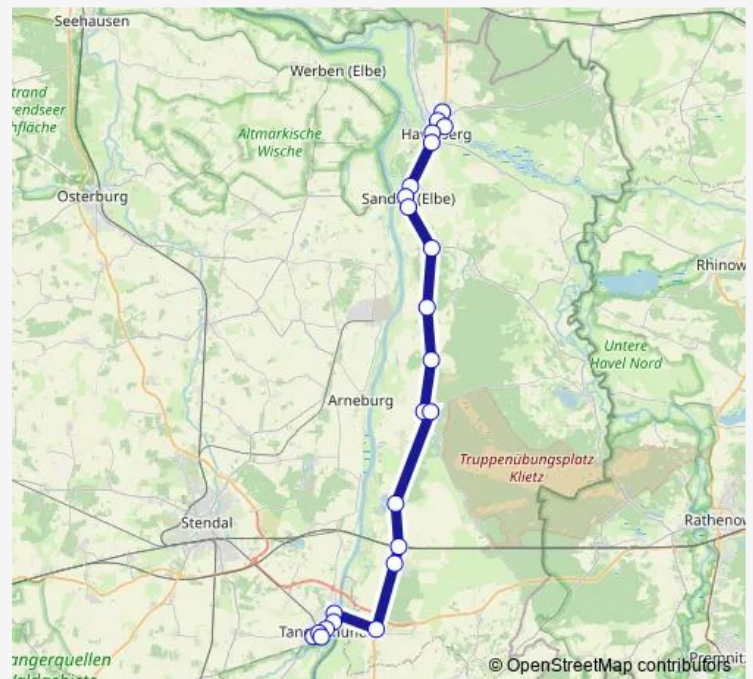

### Route schedule

Havelberg, Edeka2 — Tangermünde, Neustädter Tor

Monday 13:34

Tuesday 13:34

Wednesday 13:34

Thursday 13:34

Friday 13:34

Saturday —

### Route info

Direction: Havelberg, Edeka2

Stops: 23

Trip Duration: 1 hour 13 min

900

Tangermünde, Stendaler Straße1 Ri. Hv

Tangermünde, Neustädter Tor

900 Bus time schedules and route maps are available in an offline PDF at [busmaps.com](https://busmaps.com). Use the [busmaps.com](https://busmaps.com) website to see live bus times, train schedule or subway schedule, and step-by-step directions for all public transit in Tangermuende