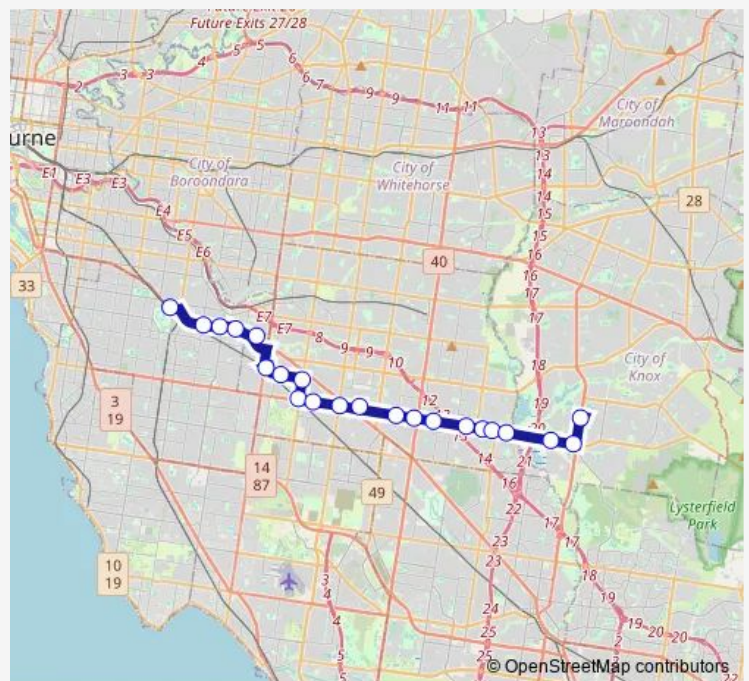

Jaydee Ct/Wellington Rd (Rowville)

Haverbrack Dr/Wellington Rd (Mulgrave)

Jacksons Rd/Wellington Rd (Mulgrave)

Waverley Park/Wellington Rd (Mulgrave)

Brandon Park Dr/Wellington Rd (Mulgrave)

Wanda St/Wellington Rd (Mulgrave)

Route schedule

Stud Park SC/Stud Rd (Rowville) — Huntingdale Station/Haughton Rd (Oakleigh)

Monday	23:57
Tuesday	23:57
Wednesday	23:57
Thursday	23:57
Friday	23:57
Saturday	—
Sunday	—

Route info

Direction: Stud Park SC/Stud Rd (Rowville)

Stops: 14

Trip Duration: 0 hour 23 min

Direction

Caulfield Railway Station/Sir John Monash Dr (Caulfield East) — Stud Park SC/Stud Rd (Rowville)

22 stops

[Open route schedule](#)

Caulfield Railway Station/Sir John Monash Dr (Caulfield East)

Darling Rd/Princes Hwy (Malvern East)

Belgrave Rd/Princes Hwy (Malvern East)

Sydare Ave/Dandenong Rd (Malvern East)

Chadstone Shopping Centre/Eastern Access Rd (Malvern East)

Oakleigh Station/Portman St (Oakleigh)