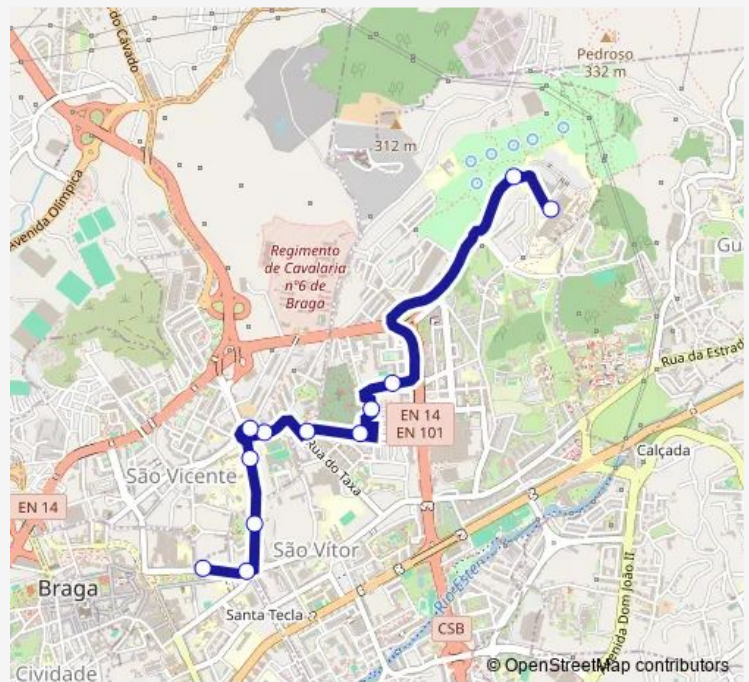

Senhora-a-Branca

Central li

Route schedule

Hospital (Parque) — Central li

Monday —

Tuesday —

Wednesday —

Thursday —

Friday 20:40-22:10

Saturday 20:40-22:10

Sunday 20:40-22:10

Route info

Direction: Hospital (Parque)

Stops: 12

Trip Duration: 0 hour 10 min

■ 900 — Avenida Central - Hospital

Direction

Central li — Hospital (Parque)

11 stops

[Open route schedule](#)

Central li

A Herculano (Penedos)

Cons Januário (Igreja)

Cons Januário (Sá de Miranda)