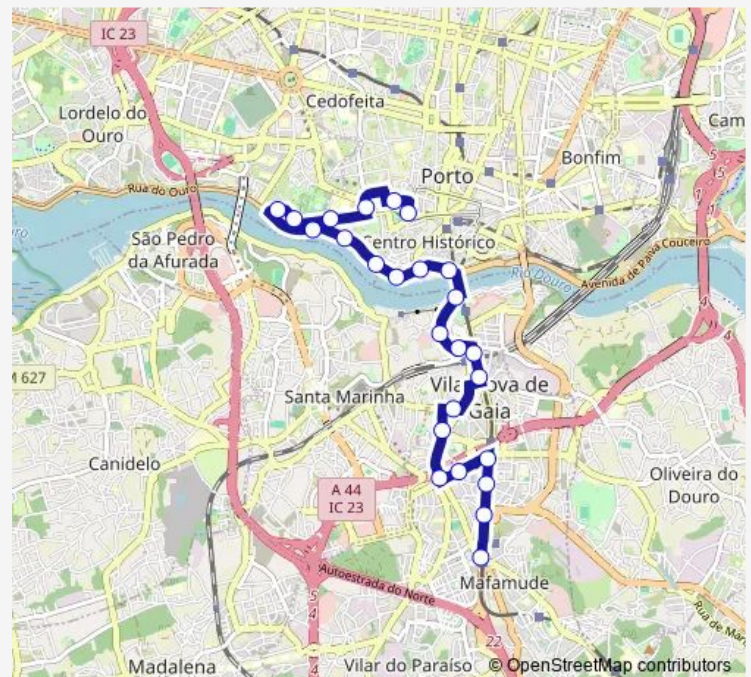

Lgo. DOS Aviadores

Soares DOS Reis

D.Pedro V

Route schedule

Cordoaria — Sto. Ovídio

Monday 06:05-20:55

Tuesday 06:05-20:55

Wednesday 06:05-20:55

Thursday 06:05-20:55

Friday 06:05-20:55

Saturday 06:45-20:55

Sunday 06:45-20:55

Route info

Direction: Cordoaria

Stops: 25

Trip Duration: 0 hour 44 min

900 — Cordoaria - Sto. Ovídio

Parque DA República

Biblioteca DE Gaia

D.João II (Metro)

Sto. Ovídio

Direction

Sto. Ovídio — Cordoaria

22 stops

Route info

Direction: Sto. Ovídio

Stops: 22

Trip Duration: 0 hour 40 min

900 Bus time schedules and route maps are available in an offline PDF at busmaps.com. Use the busmaps.com website to see live bus times, train schedule or subway schedule, and step-by-step directions for all public transit in Porto