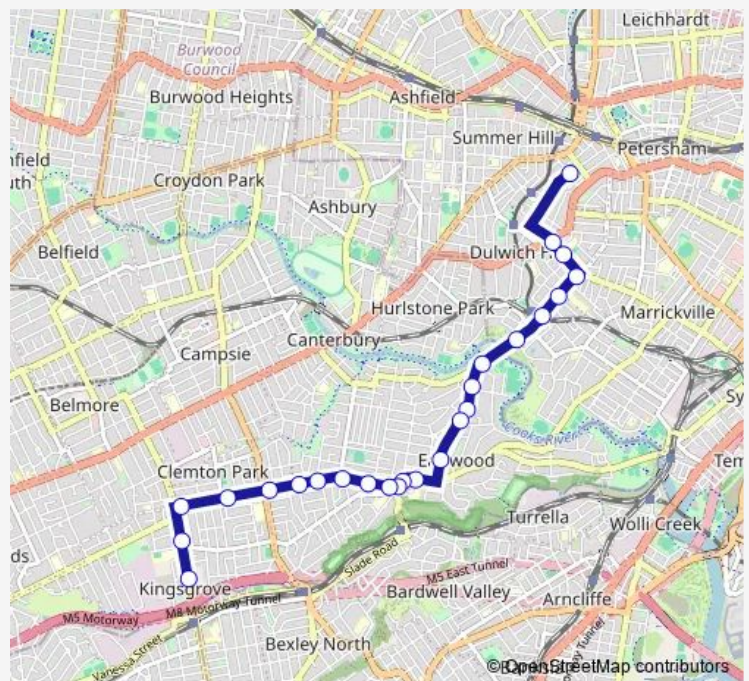

Dulwich Hill Shops, Marrickville Rd

Marrickville Rd At Fairfowl St

Wardell Rd After Marrickville Rd

St Maroun's College, Wardell Rd

Wardell Rd Opp Dulwich Hill Station

Wardell Rd At Riverside Cres

Wardell Rd Before Riverview Rd

William St Opp Cameron Av

William St Opp Woolcott St

William St Opp Westfield St

William St At Main St

Clemton Park Shops, William St

Route schedule

Christian Brothers' High School, Denison Rd — Kingsgrove Rd Opp Omnibus Rd

Monday	15:25
Tuesday	15:25
Wednesday	15:25
Thursday	15:25
Friday	—
Saturday	—
Sunday	—

Route info

Direction: Christian Brothers' High School, Denison Rd

Stops: 25

Trip Duration: 0 hour 35 min

620s — Christian Bros Lewisham to Earlwood

William St Before Hilltop St

William St At Shackel Av

Kingsgrove Rd Opp Kingsgrove North High School

Kingsgrove Rd Opp Omnibus Rd

620s School Bus time schedules and route maps are available in an offline PDF at busmaps.com. Use the busmaps.com website to see live bus times, train schedule or subway schedule, and step-by-step directions for all public transit in Sydney