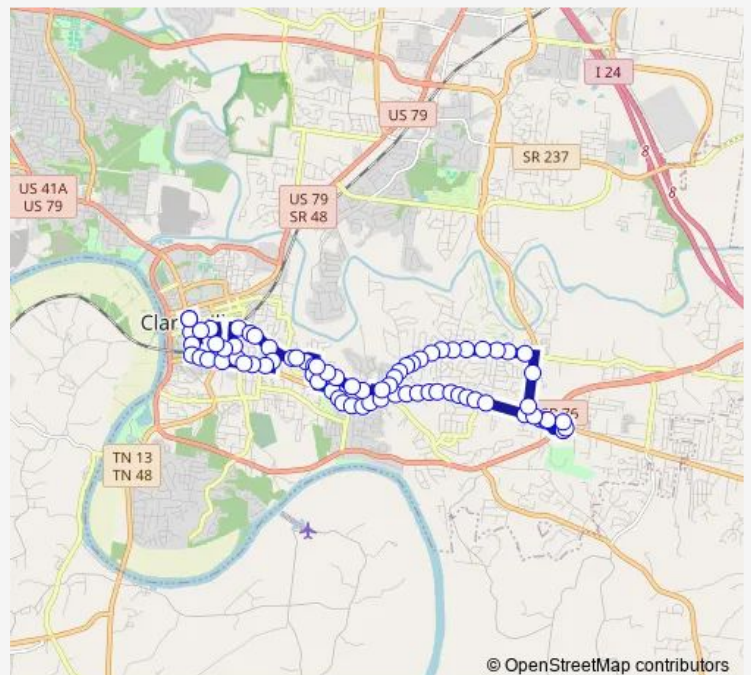

Liberty Parkway at residence 376

Golf Club Ln. and Thompkins Ln.

Golf Club Ln. Across the street from 1559 Golf Club Ln.

Golf Club Ln. and Hayden Dr.

Golf Club Ln. and Colonial Ct

**Route schedule**

CTS Transit Center — CTS Transit Center

Monday 06:30-17:30

Tuesday 06:30-17:30

Wednesday 06:30-17:30

Thursday 06:30-17:30

Friday 06:30-17:30

Saturday 09:30-17:30

Sunday —

**Route info**

Direction: CTS Transit Center

Stops: 75

Trip Duration: 0 hour 50 min

© OpenStreetMap contributors

6 Half Hour — 6 - Madison Street Half Hour

Golf Club Ln. just after Highland Cir.

Golf Club Ln. and Hietts Ln.

Golf Club Ln. and Gary Hills Dr.

Golf Club Ln. and Old Ashland City Rd.

Madison St at US Bank

Madison St at Regency Park Apts

Madison St at S. Hillcrest Dr

Madison St across from Hunter Chase Apts

Madison St and Barksdale Elementary School (shelter)