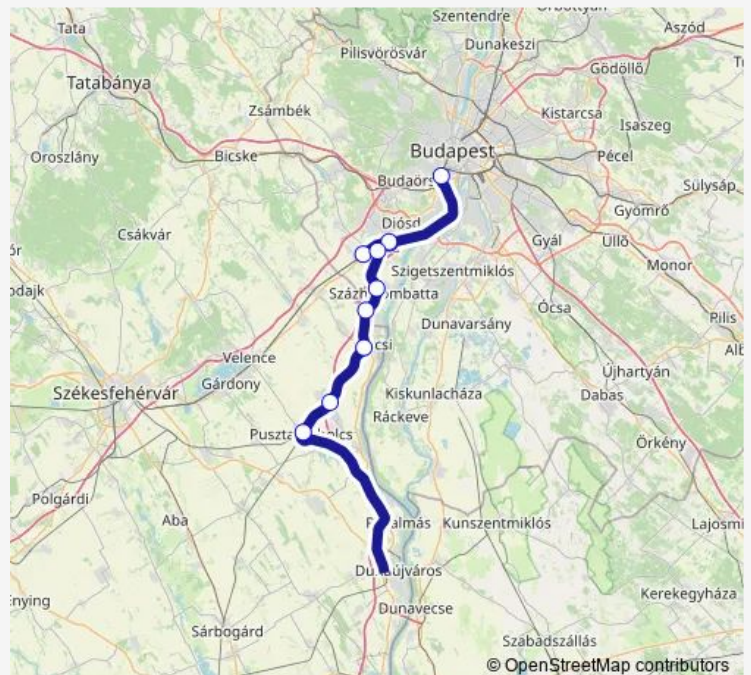

Friday

—

Saturday

05:47-20:47

Sunday

05:47-20:47

Route info

Direction: Kelenföld

Stops: 10

Trip Duration: 1 hour 15 min

Direction

Pusztaszabolcs — Kelenföld

10 stops

[Open route schedule](#)

Pusztaszabolcs

Ivánca