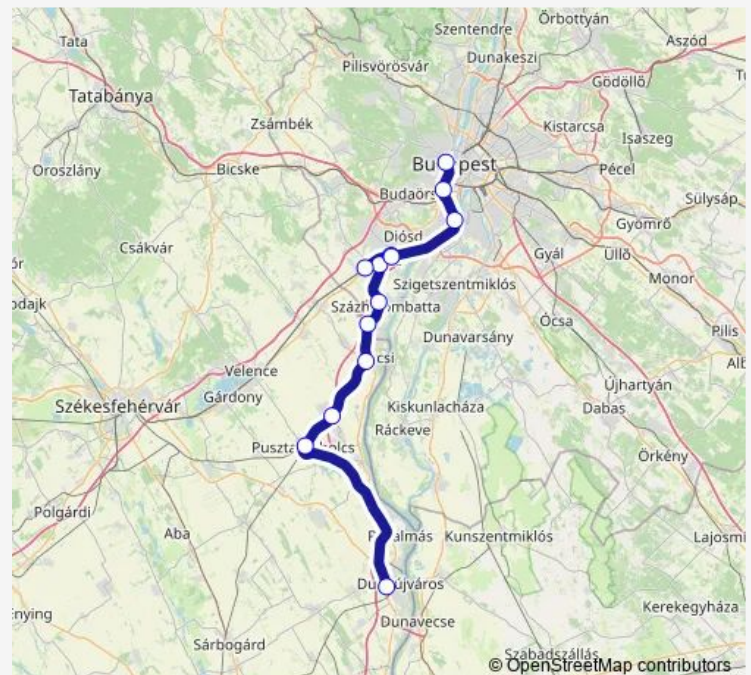

Budapest-Déli

Route schedule

Dunaújváros — Budapest-Déli

Monday 22:35

Tuesday 22:35

Wednesday 22:35

Thursday 22:35

Friday 22:35

Saturday 22:35

Sunday 22:35

Route info

Direction: Dunaújváros

Stops: 13

Trip Duration: 1 hour 44 min

Direction

Budapest-Déli — Dunaújváros

13 stops

[Open route schedule](#)

Budapest-Déli

Kelenföld

Budafok

Érd alsó

Tárnok

Érd felső

Route info

Direction: Budapest-Déli

Stops: 13

Trip Duration: 1 hour 46 min

Direction

Dunaújváros — Budapest-Déli

16 stops

[Open route schedule](#)