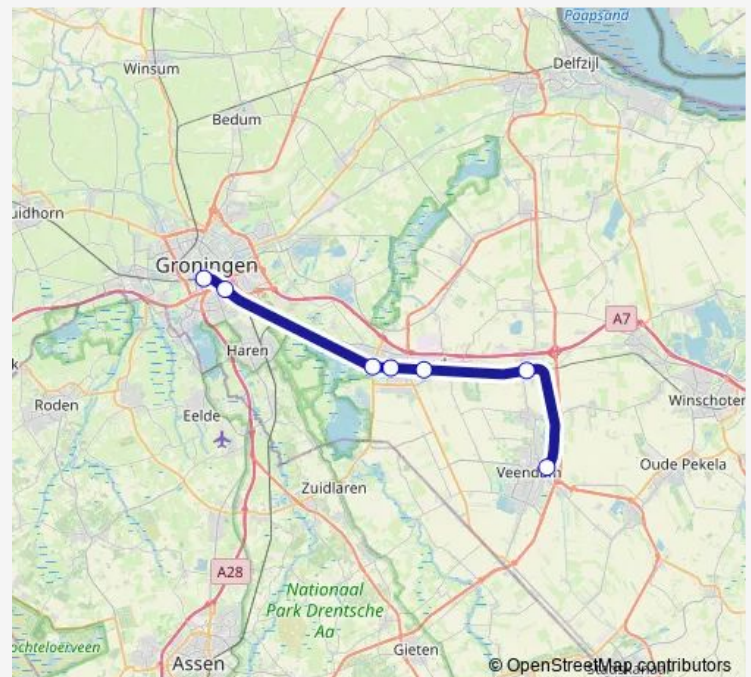

Martenshoek

Kropswolde

Groningen Europapark

Groningen

Route schedule

Veendam — Groningen

Monday 07:03-19:33

Tuesday 07:03-19:33

Wednesday 07:03-19:33

Thursday 06:33-01:19⁺¹Friday 08:33-00:10⁺¹Saturday 06:33-01:19⁺¹

Sunday —

Route info

Direction: Veendam

Stops: 7

Trip Duration: 0 hour 30 min

■ Stoptrein RS7 — Veendam <-> Groningen St37800

Direction

Groningen — Veendam

7 stops

[Open route schedule](#)

Groningen

Groningen Europapark

Kropswolde

Martenshoek

Route info

Direction: Groningen

Stops: 7

Trip Duration: 0 hour 29 min

Direction

Veendam — Groningen

7 stops

[Open route schedule](#)