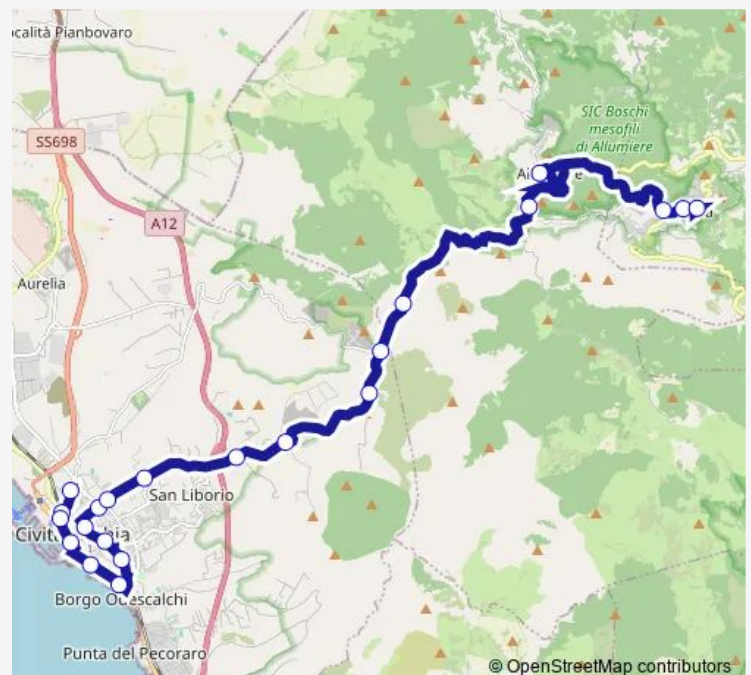

### Route schedule

Civitavecchia | Deposito # f230 — Tolfa | piazza Vittorio Veneto # f254

Monday	06:10-20:30
Tuesday	06:10-20:30
Wednesday	06:10-20:30
Thursday	06:10-20:30
Friday	06:10-20:30
Saturday	12:00-20:30
Sunday	07:00-18:05

### Route info

Direction: Civitavecchia | Deposito # f230

Stops: 22

Trip Duration: 0 hour 55 min

Tolfa | Viale Italia Via Togliatti # f253

Tolfa | piazza Vittorio Veneto # f254

Bus time schedules and route maps are available in an offline PDF at [busmaps.com](https://busmaps.com). Use the [busmaps.com](https://busmaps.com) website to see live bus times, train schedule or subway schedule, and step-by-step directions for all public transit in Civitavecchia