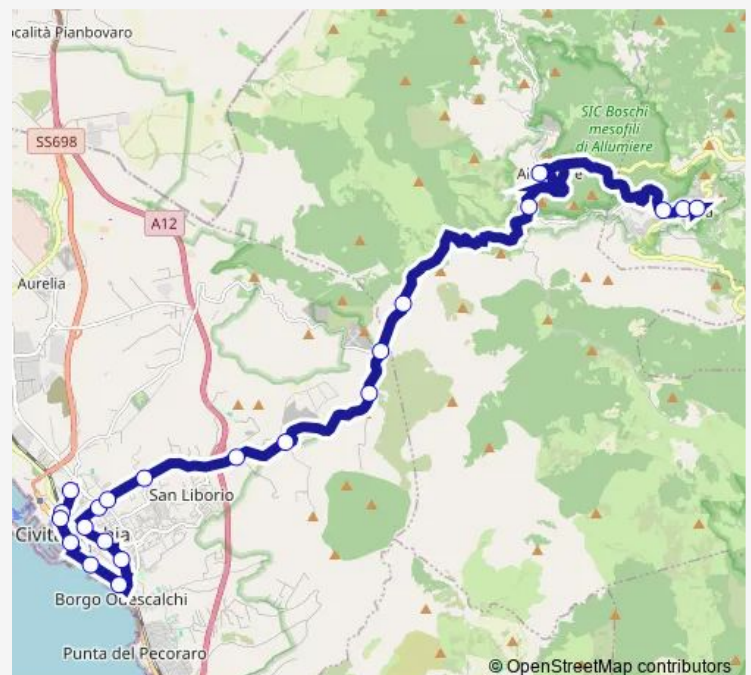

### Route schedule

Civitavecchia | Deposito # f230 — Tolfa | piazza Vittorio Veneto # f254

Monday 06:10-20:30

Tuesday 06:10-20:30

Wednesday 06:10-20:30

Thursday 06:10-20:30

Friday 06:10-20:30

Saturday 12:00-20:30

### Route info

Direction: Civitavecchia | Deposito # f230

Stops: 22

Trip Duration: 0 hour 55 min

Bus time schedules and route maps are available in an offline PDF at [busmaps.com](https://busmaps.com). Use the [busmaps.com](https://busmaps.com) website to see live bus times, train schedule or subway schedule, and step-by-step directions for all public transit in Civitavecchia