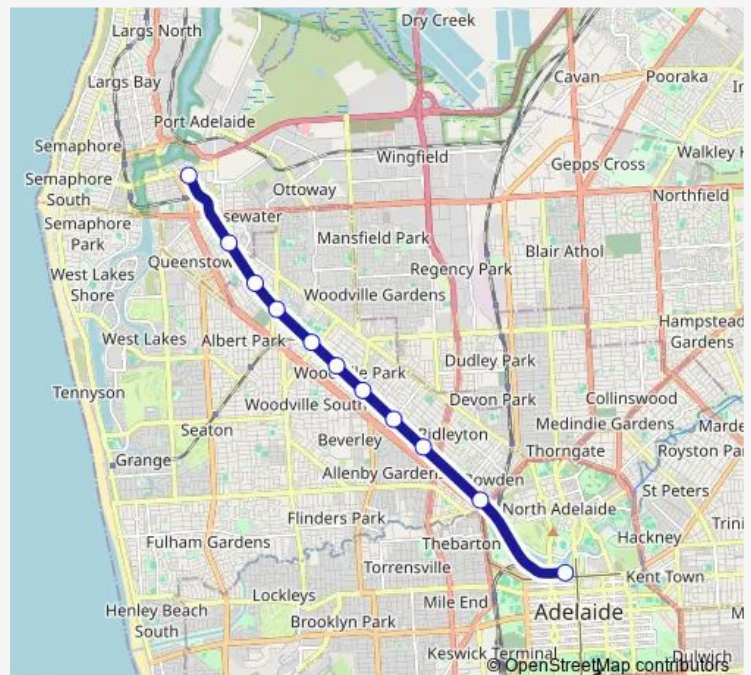

Woodville Railway Station

Woodville Park Railway Station

Kilkenny Railway Station

West Croydon Railway Station

Croydon Railway Station

Bowden Railway Station

Adelaide Railway Station

### Route schedule

Port Dock Railway Station — Adelaide Railway Station

Monday 05:30-00:30<sup>+1</sup>

Tuesday 05:30-00:30<sup>+1</sup>

Wednesday 05:30-00:30<sup>+1</sup>

Thursday 05:30-00:30<sup>+1</sup>

### Route info

Direction: Port Dock Railway Station

Stops: 11

Trip Duration: 0 hour 23 min

PTDOCK — Port Dock to City

## Direction

Adelaide Railway Station — Port Dock Railway Station

11 stops

[Open route schedule](#)

Adelaide Railway Station

Bowden Railway Station

Croydon Railway Station

West Croydon Railway Station