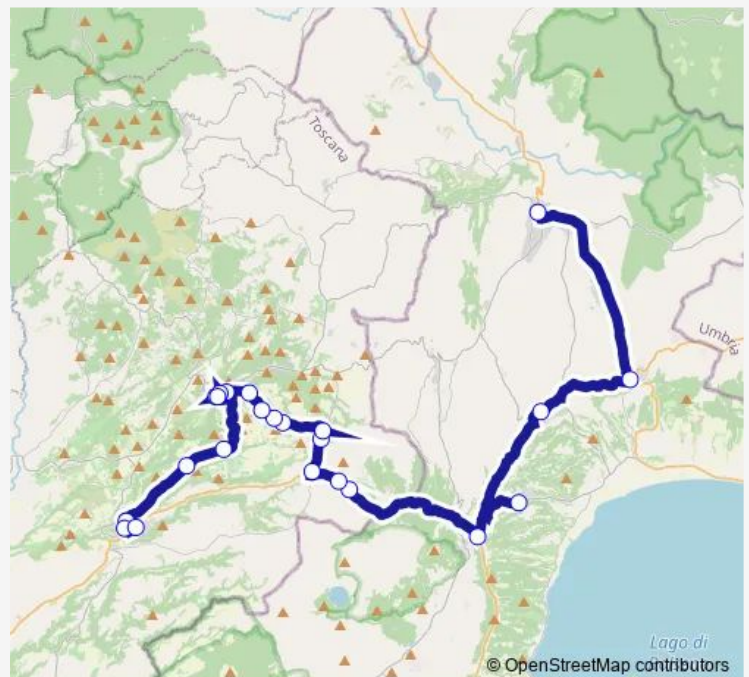

Grotte Di Castro Carabinieri

S.Lorenzo Nuovo Distributore

Acquapendente

Route schedule

Latera — Acquapendente

Monday	06:52
Tuesday	06:52
Wednesday	06:52
Thursday	06:52
Friday	06:52
Saturday	—
Sunday	—

Route info

Direction: Latera

Stops: 5

Trip Duration: 0 hour 26 min

57p — Pitigliano-Siena

BusMaps

Direction

San Quirico D'Orcia Ristorante Garibaldi — Siena - Ferrovia

6 stops

Sunday —

Route info

Direction: Acquapendente

Stops: 24

Trip Duration: 1 hour 2 min

Direction

Pitigliano Ospedale — Acquapendente

11 stops

Friday 14:41

Saturday —

Sunday —

Route info

Direction: Acquapendente

Stops: 5

Trip Duration: 0 hour 26 min

Direction