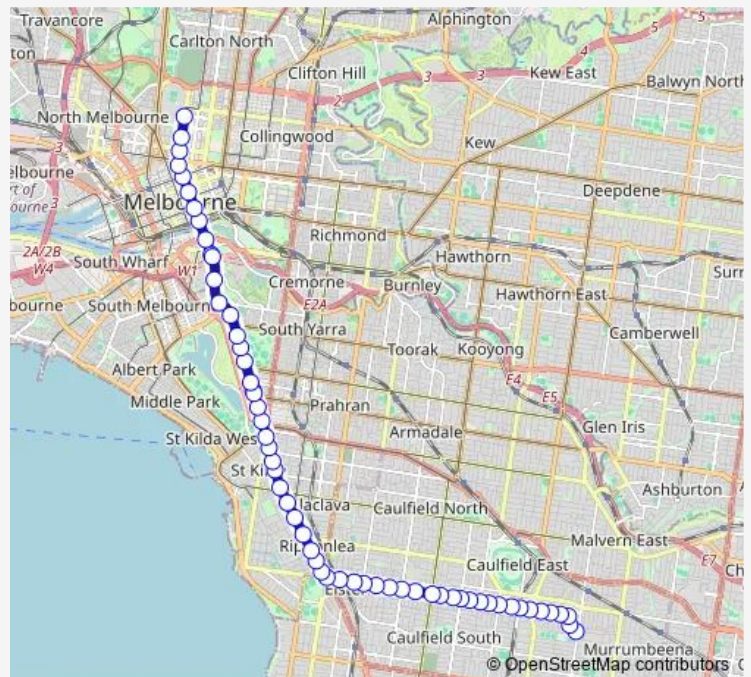

Route schedule

68-Carnegie/Truganini Rd (Carnegie) — 7-Flagstaff Railway Station/William St (Melbourne City)

Monday	—
Tuesday	—
Wednesday	—
Thursday	—
Friday	—
Saturday	—
Sunday	10:17-16:01

Route info

Direction: 68-Carnegie/Truganini Rd (Carnegie)

Stops: 53

Trip Duration: 0 hour 59 min

67 — Melbourne University - Carnegie

47-Shoobra Rd/Glenhuntly Rd (Elsternwick)
46-Orrong Rd/Glenhuntly Rd (Elsternwick)
45-Elsternwick Shopping Centre/Glenhuntly Rd (Elsternwick)
44-Elsternwick Railway Station/Glenhuntly Rd (Elsternwick)
43-Brighton Rd/Glenhuntly Rd (Elsternwick)
42-Hotham St/Brighton Rd (St Kilda East)
41-Coleridge St/Brighton Rd (Elwood)
40-Scott St/Brighton Rd (Elwood)
39-Glen Eira Rd/Brighton Rd (Elwood)
38-Wimbledon Ave/Brighton Rd (Elwood)
36-St Kilda Primary School/Brighton Rd (Elwood)
35-Carlisle St/St Kilda Rd (St Kilda)
34-Inkerman St/St Kilda Rd (St Kilda)
33-Argyle St/St Kilda Rd (St Kilda)
32-Alma Rd/St Kilda Rd (St Kilda)
31-Barkly St/St Kilda Rd (St Kilda)
30-St Kilda Junction/St Kilda Rd (St Kilda)
29-Union St/St Kilda Rd (St Kilda)
27-Lorne St/St Kilda Rd (Melbourne City)
26-Beatrice St/St Kilda Rd (Melbourne City)
25-Commercial Rd/St Kilda Rd (Melbourne City)
24-Leopold St/St Kilda Rd (Melbourne City)
23-Arthur St/St Kilda Rd (Melbourne City)
22-Toorak Rd/St Kilda Rd (Melbourne City)
20-Anzac Station/St Kilda Rd (Melbourne City)
119-Wells St/Park St (South Melbourne)
118-Sturt St/Kings Way (Southbank)
116-City Rd/Kings Way (Southbank)