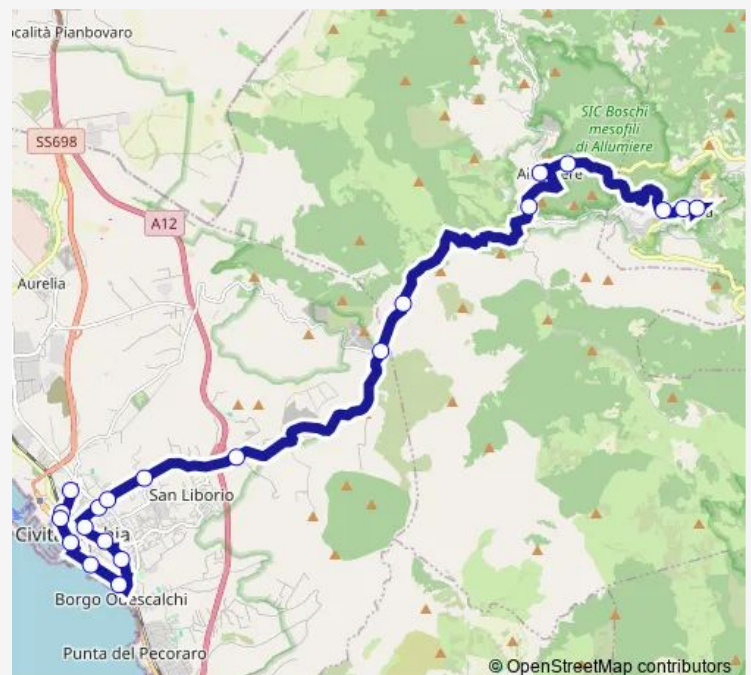

Tuesday —

Wednesday —

Thursday —

Friday —

Saturday 06:45

Sunday —

Route info

Direction: Civitavecchia | Deposito # f230

Stops: 21

Trip Duration: 0 hour 55 min

Bus time schedules and route maps are available in an offline PDF at busmaps.com. Use the busmaps.com website to see live bus times, train schedule or subway schedule, and step-by-step directions for all public transit in Civitavecchia