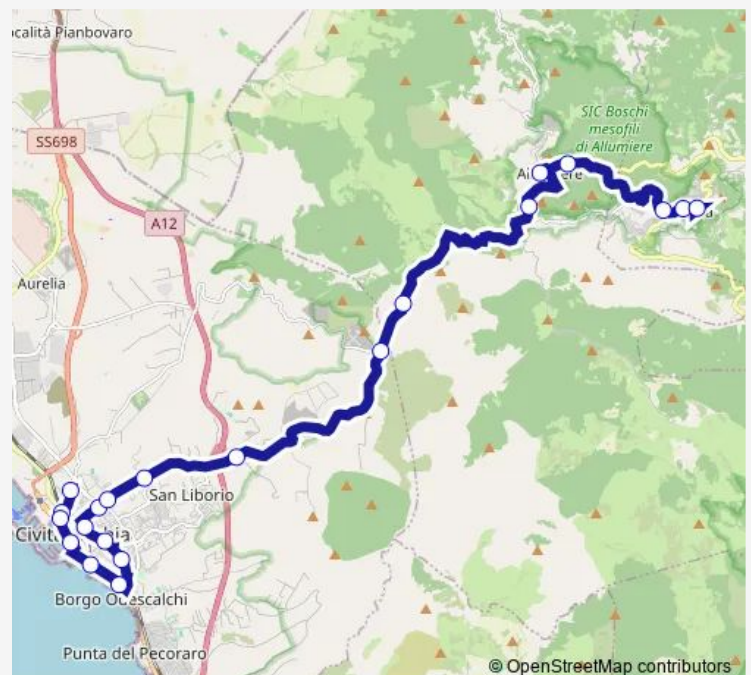

Friday —

Saturday 06:45

Sunday —

Route info

Direction: Civitavecchia | Deposito # f230

Stops: 21

Trip Duration: 0 hour 55 min

Bus time schedules and route maps are available in an offline PDF at busmaps.com. Use the busmaps.com website to see live bus times, train schedule or subway schedule, and step-by-step directions for all public transit in Civitavecchia