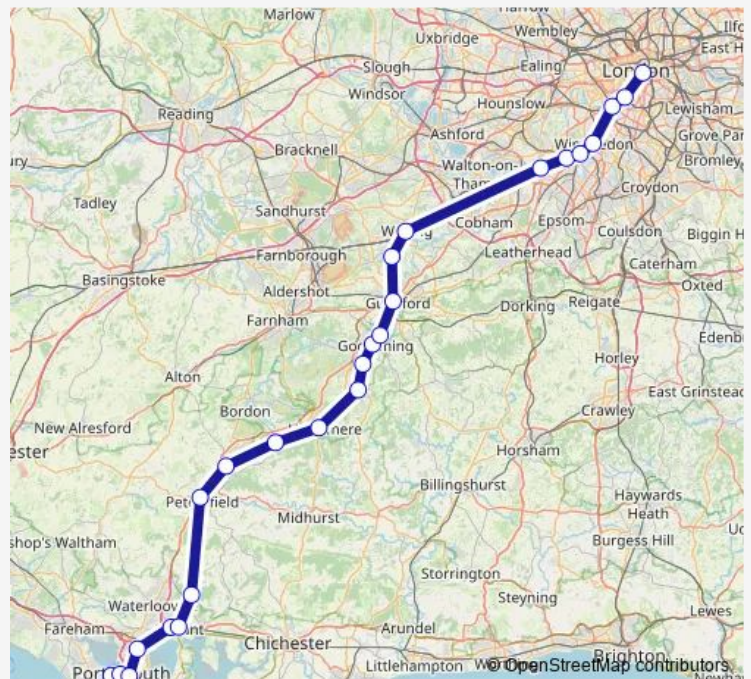

Friday —

Saturday 06:45-20:45

Sunday —

Route info

Direction: Portsmouth Harbour

Stops: 20

Trip Duration: 2 hour 7 min

Sw:Pmh->Wat — SW train service from PMH to Wat

Direction

Portsmouth Harbour — London Waterloo

17 stops

[Open route schedule](#)

Portsmouth Harbour

Portsmouth & Southsea

Fratton

Havant

Petersfield

Haslemere

Godalming

Farncombe

Guildford

Woking

Byfleet & New Haw

Weybridge

Surbiton

New Malden

Wimbledon

Clapham Junction

London Waterloo

Route schedule

Portsmouth Harbour — London Waterloo

Monday