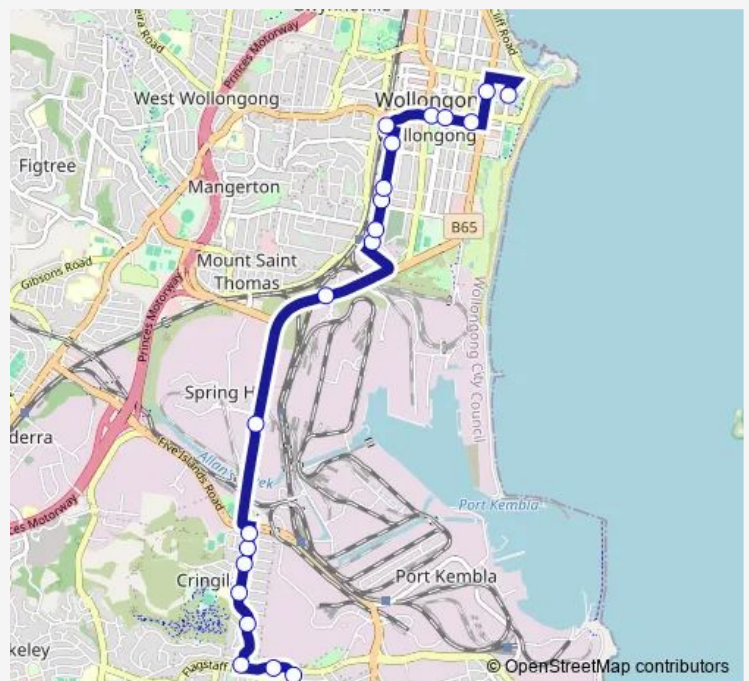

Springhill Rd Before Old Springhill Rd

Auburn St Opp Coniston Public School

Auburn St After Miller St

Auburn St After Swan St

Auburn St At West St

Auburn St Opp Ellen St

Wollongong Station, Station St

Wollongong Central, Burelli St, Stand E

Wollongong Central, Burelli St, Stand D

Illawarra Performing Arts Centre, Burelli St

Corrimal St After Market St

St Mary Star Of The Sea College, Harbour St

Route schedule

Warrawong High School, Cowper St — St Mary Star Of The Sea College, Harbour St

Monday	15:15
Tuesday	15:15
Wednesday	—
Thursday	15:15
Friday	15:15
Saturday	—
Sunday	—

Route info

Direction: Warrawong High School, Cowper St

Stops: 21

Trip Duration: 0 hour 22 min

S248 — Warrawong HS to St Marys College