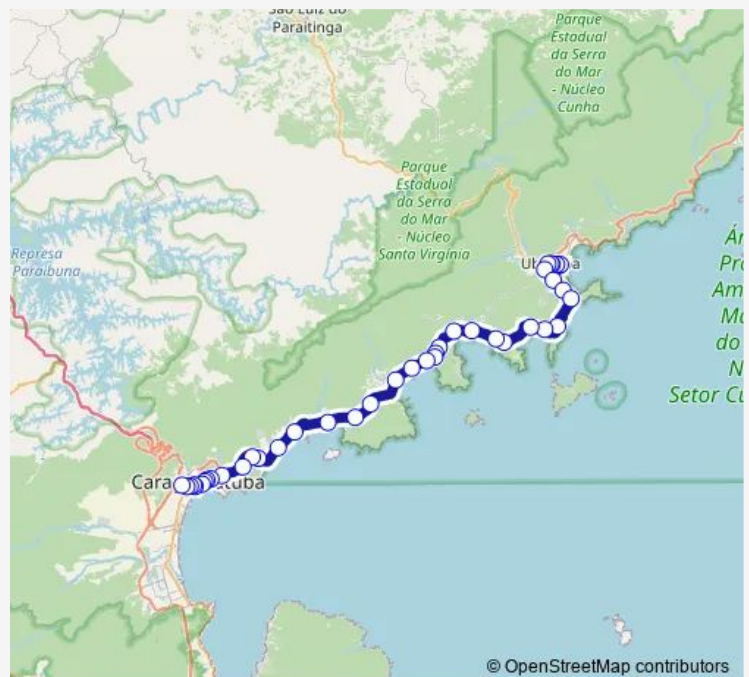

### Direction

undefined — undefined

0 stops

[Open route schedule](#)

### Route info

Direction:

Stops: 0

Trip Duration: — min

■ 5506 — Ubatuba (Terminal Rodoviario Naim Elias Abdalla) - Caraguatatuba (Terminal Rodoviario DE...

## Direction

Rua Professor Thomaz Galhardo 513 - Centro Ubatuba - SP 11680-000 Brasil — Avenida Brasilia 112

41 stops

[Open route schedule](#)

Rua Professor Thomaz Galhardo 513 - Centro Ubatuba - SP 11680-000 Brasil

## Route info

Direction: Rua Professor Thomaz Galhardo 513 - Centro Ubatuba - SP 11680-000 Brasil

Stops: 41

Trip Duration: 1 hour 50 min

Rod Gov Mario Covas km 712 oeste - Lagoinha Ubatuba  
- SP 11679-000 Brasil