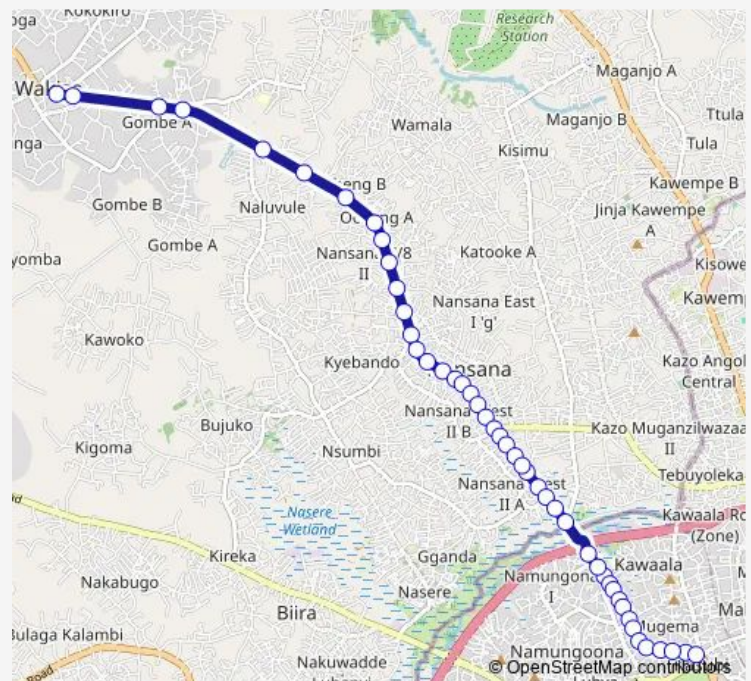

Bus IC123 Kasubi-Wakiso

[Go to website](#)

Direction

Kobil Petro Station (Wakiso) — Kobil Kasubi

46 stops

[Open route schedule](#)

Kobil Petro Station (Wakiso)

Majab

Posta Uganda Nansana

Golden Guest House

African Jungle Adventures

Route schedule

Kobil Petro Station (Wakiso) — Kobil Kasubi

Monday 06:30-19:00

Tuesday 06:30-19:00

Wednesday 06:30-19:00

Thursday 06:30-19:00

Friday 06:30-19:00

Saturday 06:30-19:00

Sunday 06:30-19:00

Route info

Direction: Kobil Petro Station (Wakiso)

Stops: 46

Trip Duration: 0 hour 49 min