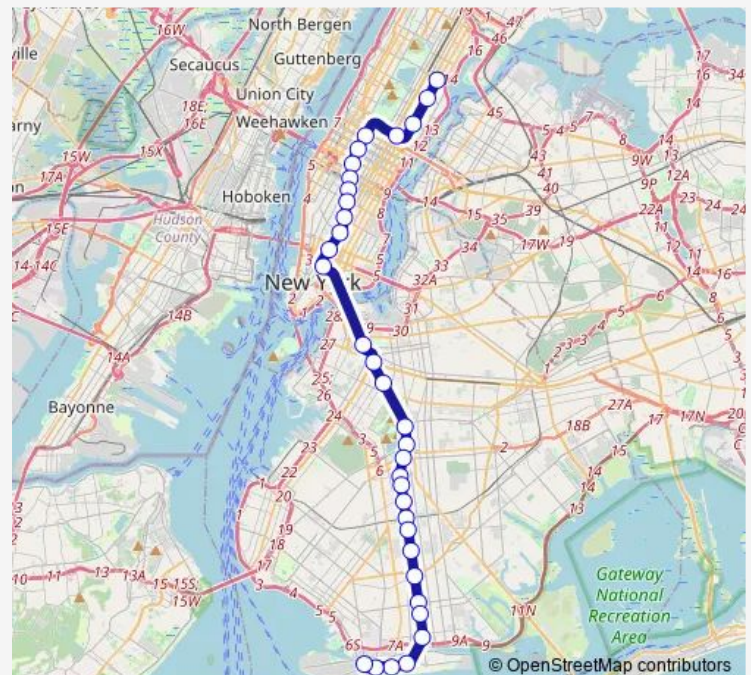

Ocean Pkwy

Brighton Beach

Sheepshead Bay

Neck Rd

Avenue U

Kings Hwy

Avenue M

Avenue J

Avenue H

Newkirk Plaza

Cortelyou Rd

Beverly Rd

Church Av

Parkside Av

Prospect Park

7 Av

Atlantic Av-Barclays Ctr

Dekalb Av

Canal St

Route schedule

Coney Island-Stillwell Av — 96 St

Monday	01:41-01:21 ⁺¹
Tuesday	01:41-01:21 ⁺¹
Wednesday	01:41-01:21 ⁺¹
Thursday	01:41-01:21 ⁺¹
Friday	01:41-01:21 ⁺¹
Saturday	01:41-01:21 ⁺¹
Sunday	01:41-01:21 ⁺¹

Route info

Direction: Coney Island-Stillwell Av

Stops: 34

Trip Duration: 1 hour 6 min

Q — Broadway Express

Prince St

8 St-Nyu

14 St-Union Sq