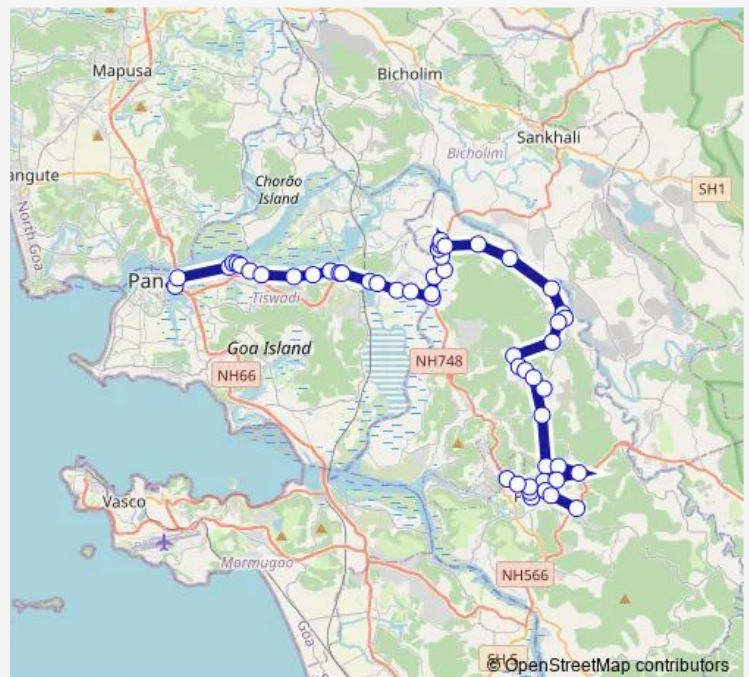

Bus PVT-Pni34 Panaji - Betoda via Marcel,Volvoi

[Go to website](#)

Direction

Panaji KTC Bus Stand — Betora

52 stops

[Open route schedule](#)

Panaji KTC Bus Stand

Panjim Ferry

Ribandar Patto

Chodna Ferry

Ribander Church

Ribander Copel

Ribandar Police Sation

Divar Ferry

St. Pedro

Baingini

Old Goa

Old Goa Gandhi Circle

Old Goa Police Station

Corlim Petrol Pump

Corlim Industrial Estate

Syngenta

Dhulaper

Banastari

Banastari Bazaar

Tivre Building

Tivrem

Route schedule

Panaji KTC Bus Stand — Betora

Monday 10:05

Tuesday 10:05

Wednesday 10:05

Thursday 10:05

Friday 10:05

Saturday 10:05

Sunday 10:05

Route info

Direction: Panaji KTC Bus Stand

Stops: 52

Trip Duration: 0 hour 40 min

■ PVT-Pni34 — Panaji - Betoda via Marcel,Volvoi

BusMaps