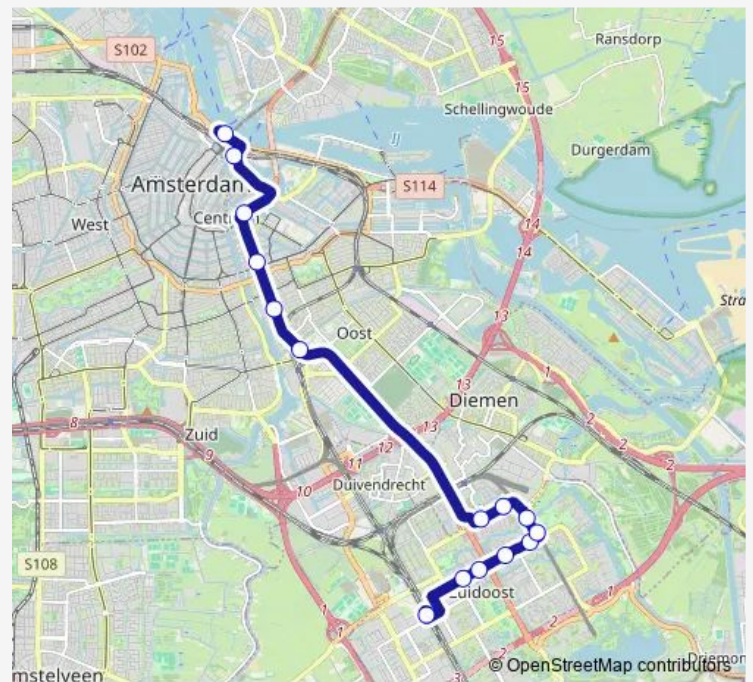

Bus N86 Lijn 286

[Go to website](#)

Direction

Station Bijlmer Arena — Centraal Station

15 stops

[Open route schedule](#)

Station Bijlmer Arena

Amsterdam, Anton de Komplein

Amsterdam, Wibautstraat

Amsterdam, Weesperplein

Amsterdam, Waterlooplein

Amsterdam, Prins Hendrikkade

Centraal Station

Route schedule

Station Bijlmer Arena — Centraal Station

Monday —

Tuesday —

Wednesday —

Thursday —

Friday —

Saturday 00:39-05:05

Sunday 00:39-05:05

Route info

Direction: Station Bijlmer Arena

Stops: 15

Trip Duration: 0 hour 23 min

■ N86 — Lijn 286

Direction

Centraal Station — Station Bijlmer Arena

10 stops

[Open route schedule](#)

Centraal Station