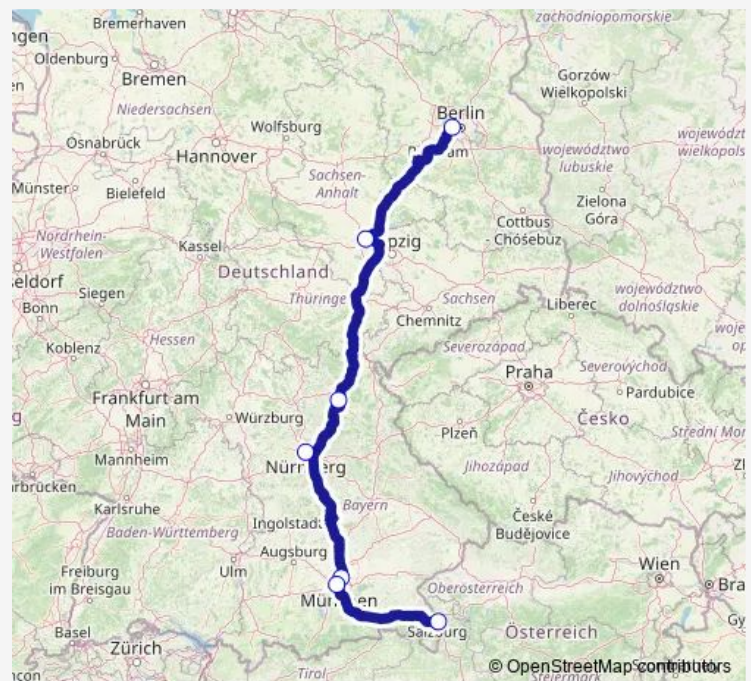

International Coach Service N86 Berlin - Munich - Salzburg

[Go to website](#)

Direction

Berlin ZOB [Fernbus] — Salzburg South (Hellbrunner Landesstraße)

7 stops

[Open route schedule](#)

Berlin ZOB [Fernbus]

Halle (Saale), Hauptbahnhof/Zob

Bayreuth, Goethestraße

Nürnberg Hbf

Fröttmaning

Zob

Salzburg South (Hellbrunner Landesstraße)

Route schedule

Berlin ZOB [Fernbus] — Salzburg South (Hellbrunner Landesstraße)

Monday 22:35-22:40

Tuesday 22:35-22:40

Wednesday 22:35-22:40

Thursday 22:35-22:40

Friday 22:35-22:40

Saturday 22:35-22:40

Sunday 22:35-22:40

Route info

Direction: Berlin ZOB [Fernbus]

Stops: 7

Trip Duration: 10 hour 10 min

N86 — Berlin - Munich - Salzburg

Direction

Salzburg South (Hellbrunner Landesstraße) — Berlin ZOB
[Fernbus]

7 stops

[Open route schedule](#)