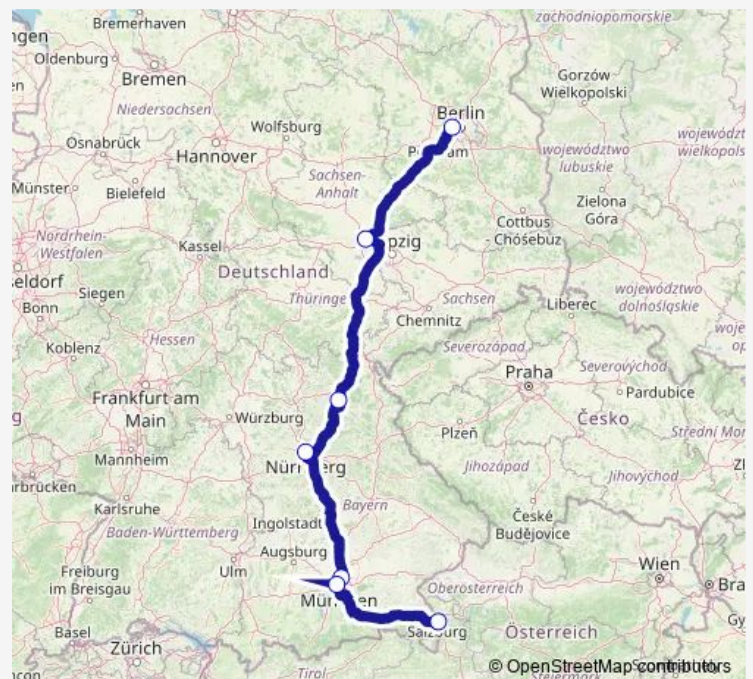

Halle (Saale), Hauptbahnhof/Zob

Bayreuth, Goethestraße

Nürnberg Hbf

Fröttmaning

Zob

Salzburg South (Hellbrunner Landesstraße)

Route schedule

Berlin ZOB [Fernbus] — Salzburg South (Hellbrunner Landesstraße)

Monday 22:40

Tuesday 22:40

Wednesday 22:40

Thursday 22:40

Friday 22:40

Saturday 22:40

Sunday 22:40

Route info

Direction: Berlin ZOB [Fernbus]

Stops: 7

Trip Duration: 10 hour 10 min

N86 — Berlin - Munich - Salzburg

Direction

Salzburg South (Hellbrunner Landesstraße) — Berlin ZOB
[Fernbus]

7 stops

[Open route schedule](#)

Salzburg South (Hellbrunner Landesstraße)

Zob

Fröttmaning

Nürnberg Hbf

Bayreuth, Goethestraße

Halle (Saale), Hauptbahnhof/Zob

Berlin ZOB [Fernbus]

Route schedule