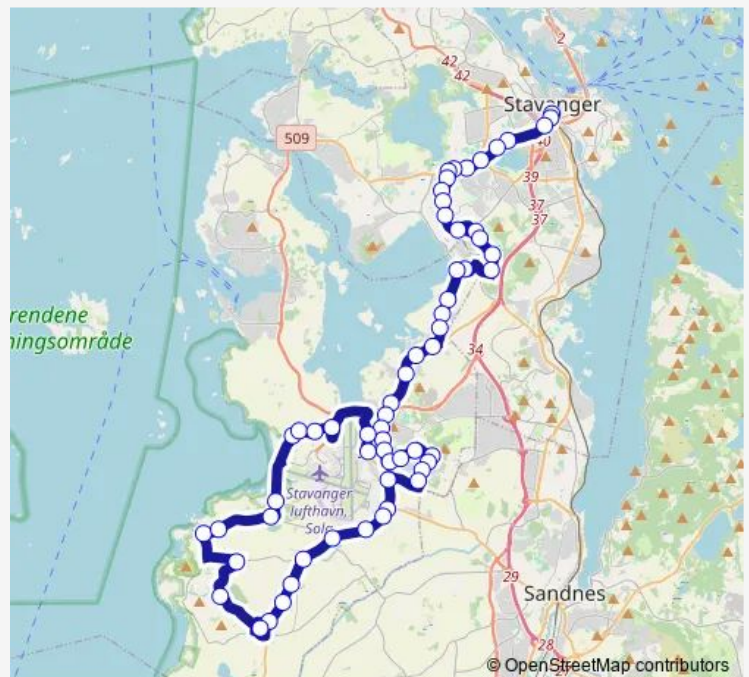

Granneskrossen øst

Granneskrossen sør

Grannessletta

Route schedule

Jernbaneveien — Solakrossen

Monday	—
Tuesday	—
Wednesday	—
Thursday	—
Friday	25:00-02:30 ⁺¹
Saturday	03:00-02:30 ⁺¹
Sunday	03:00-04:00

Route info

Direction: Jernbaneveien

Stops: 60

Trip Duration: 0 hour 57 min

■ N86

BusMaps

Grannes

Marknesringen

Sørnes kirke