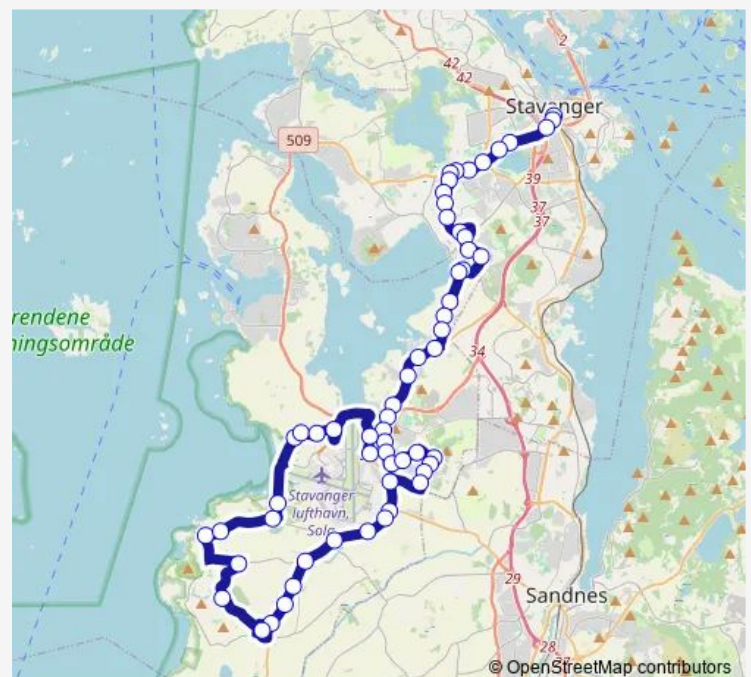

### Route schedule

Jernbaneveien — Solakrossen

Monday —

Tuesday —

Wednesday —

Thursday —

Friday 25:00-02:30<sup>+1</sup>

Saturday 03:00-02:30<sup>+1</sup>

### Route info

Direction: Jernbaneveien

Stops: 60

Trip Duration: 0 hour 57 min

■ N86

BusMaps

Grannes

Marknesringen