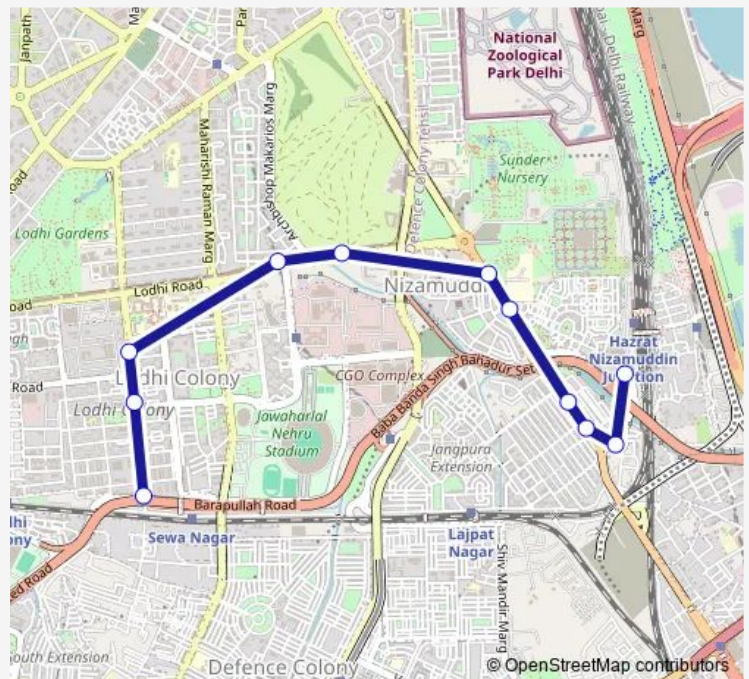

Saturday 06:19-21:55

Sunday 06:19-21:55

Route info

Direction: Kushak Nallah Depot

Stops: 11

Trip Duration: 0 hour 18 min

794Istlup

BusMaps