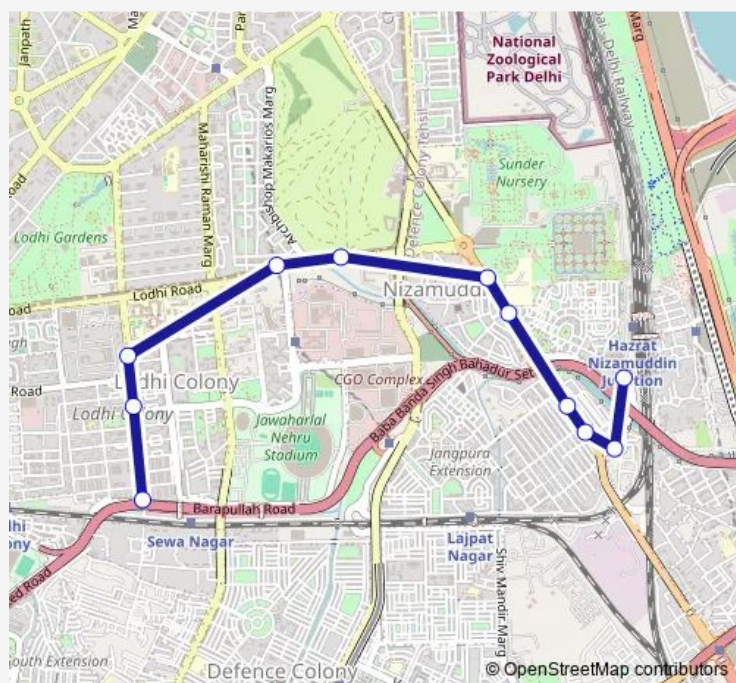

Nizamuddin Railway Station

Route schedule

Kushak Nallah Depot — Nizamuddin Railway Station

Monday 06:19-21:55

Tuesday 06:19-21:55

Wednesday 06:19-21:55

Thursday 06:19-21:55

Friday 06:19-21:55

Saturday 06:19-21:55

Sunday 06:19-21:55

Route info

Direction: Kushak Nallah Depot

Stops: 11

Trip Duration: 0 hour 18 min

794Istlup

BusMaps