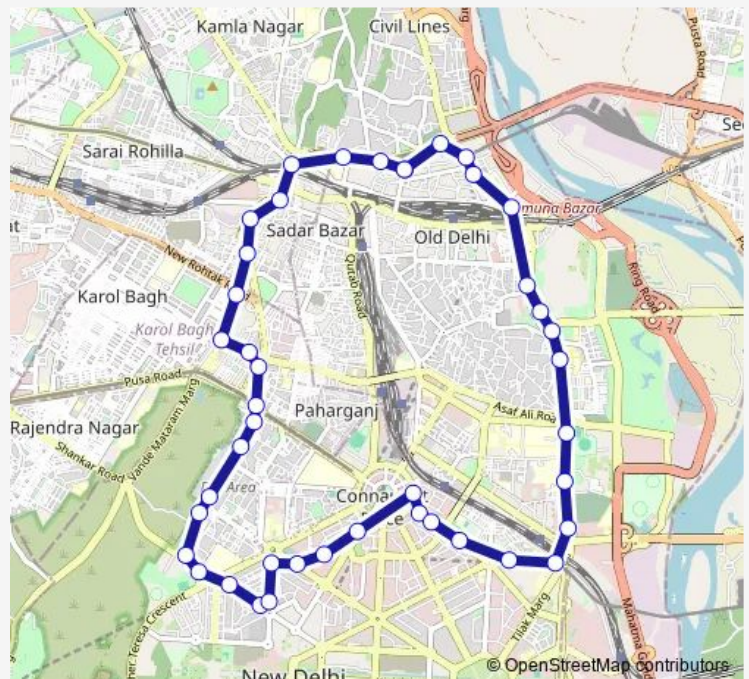

Thursday 05:34-20:45

Friday 05:34-20:45

Saturday 05:34-20:45

Sunday 05:34-20:45

Route info

Direction: Mori Gate Terminal

Stops: 43

Trip Duration: 1 hour 10 min

Wednesday 05:15-19:45

Thursday 05:15-19:45

Friday 05:15-19:45

Saturday 05:15-19:45

Sunday 05:15-19:45

Route info

Direction: Mori Gate Terminal

Stops: 43