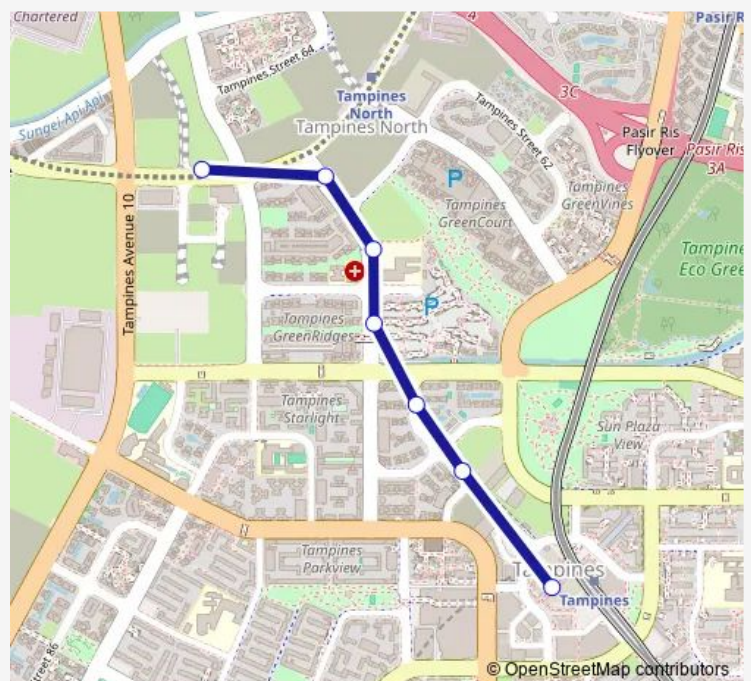

### Route info

Direction: Opp Reebonz Bldg

Stops: 7

Trip Duration: 0 hour 26 min

68a

68a Bus time schedules and route maps are available in an offline PDF at [busmaps.com](https://busmaps.com). Use the [busmaps.com](https://busmaps.com) website to see live bus times, train schedule or subway schedule, and step-by-step directions for all public transit in Singapore