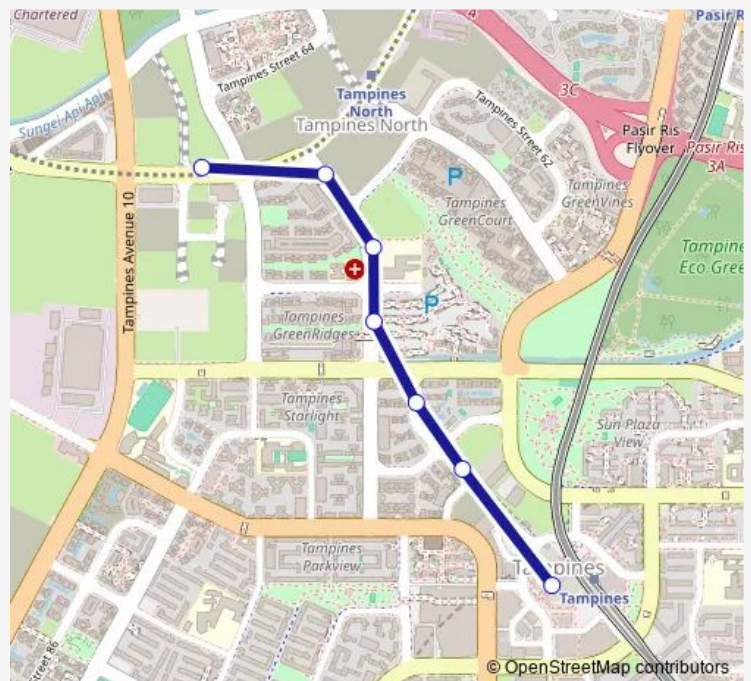

Bus 68A

[Go to website](#)

Direction

Opp Reebonz Bldg — Tampines Int

7 stops

[Open route schedule](#)

Opp Reebonz Bldg

Opp Blk 614

Tuesday 06:41

Wednesday 06:41

Thursday 06:41

Friday 06:41

Saturday —

Sunday —

Route info

Direction: Opp Reebonz Bldg

Stops: 7

Trip Duration: 0 hour 26 min

68A

68A Bus time schedules and route maps are available in an offline PDF at busmaps.com. Use the busmaps.com website to see live bus times, train schedule or subway schedule, and step-by-step directions for all public transit in Singapore