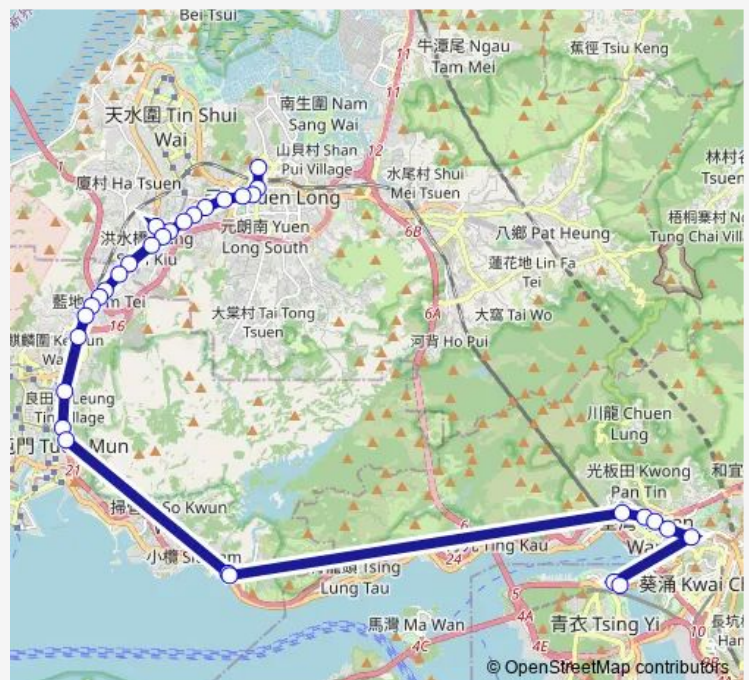

### Route schedule

[Kmb+Ctb] Tsing Yi Station/<Br>Tsing Yi Station|[Kmb] Tsing Yi Station — [Kmb] Long Ping Estate BUS Terminus|[Lrtfeeder] Long Ping (BUS Terminus)|[Lwb] Long Ping Estate

Monday	05:55-00:15 <sup>+1</sup>
Tuesday	05:55-00:15 <sup>+1</sup>
Wednesday	05:55-00:15 <sup>+1</sup>
Thursday	05:55-00:15 <sup>+1</sup>
Friday	05:55-00:15 <sup>+1</sup>
Saturday	05:55-23:45
Sunday	05:55-23:15

### Route info

Direction: [Kmb+Ctb] Tsing Yi Station/<Br>Tsing Yi Station|[Kmb] Tsing Yi Station

Stops: 29

Trip Duration: 1 hour 5 min

[Ctb] LR NAI WAI Stop, Castle Peak Road[[Kmb] NAI WAI Station][Lwb] NAI WAI Station[[Nlb] NAI WAI LRT Station