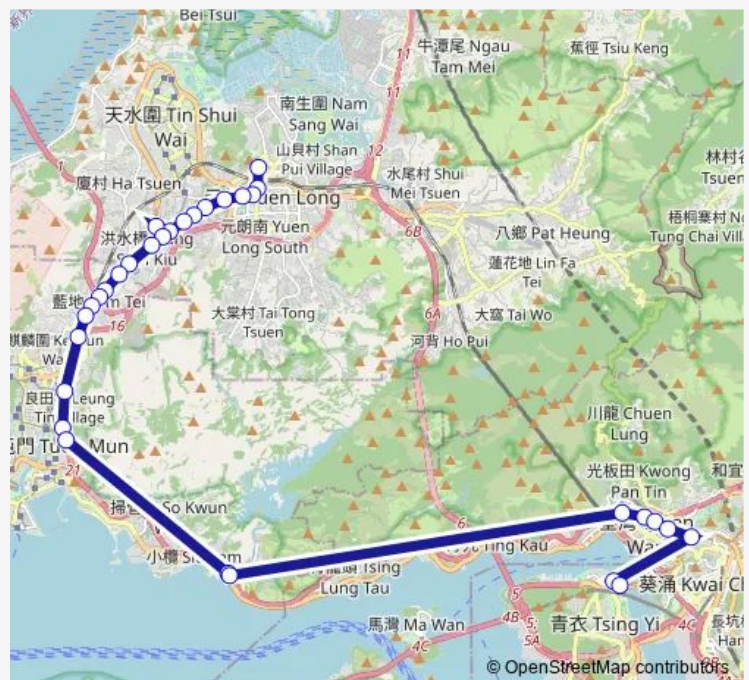

[Ctb] Tsing Chuen Wai, Castle Peak Road|[Kmb] Tsing Chuen Wai|[Lwb] Tsing Chuen Wai|[Nlb] Tsing Chuen Wai

Route schedule

[Kmb+Ctb] Tsing Yi Station/
Tsing Yi Station|[Kmb] Tsing Yi Station — [Kmb] Long Ping Estate BUS Terminus|[Lrtfeeder] Long Ping (BUS Terminus)|[Lwb] Long Ping Estate

Monday	05:55-00:15 ⁺¹
Tuesday	05:55-00:15 ⁺¹
Wednesday	05:55-00:15 ⁺¹
Thursday	05:55-00:15 ⁺¹
Friday	05:55-00:15 ⁺¹
Saturday	05:55-23:45
Sunday	05:55-23:15

Route info

Direction: [Kmb+Ctb] Tsing Yi Station/
Tsing Yi Station|[Kmb] Tsing Yi Station

Stops: 29

Trip Duration: 1 hour 8 min

[Ctb] LR NAI WAI Stop, Castle Peak Road[[Kmb] NAI WAI Station][Lwb] NAI WAI Station[[Nlb] NAI WAI LRT Station

[Ctb] Yick Yuen Tsuen, Castle Peak Road[[Kmb] Yick Yuen Tsuen][Lwb] Yick Yuen Tsuen[[Nlb] Yick Yuen Tsuen